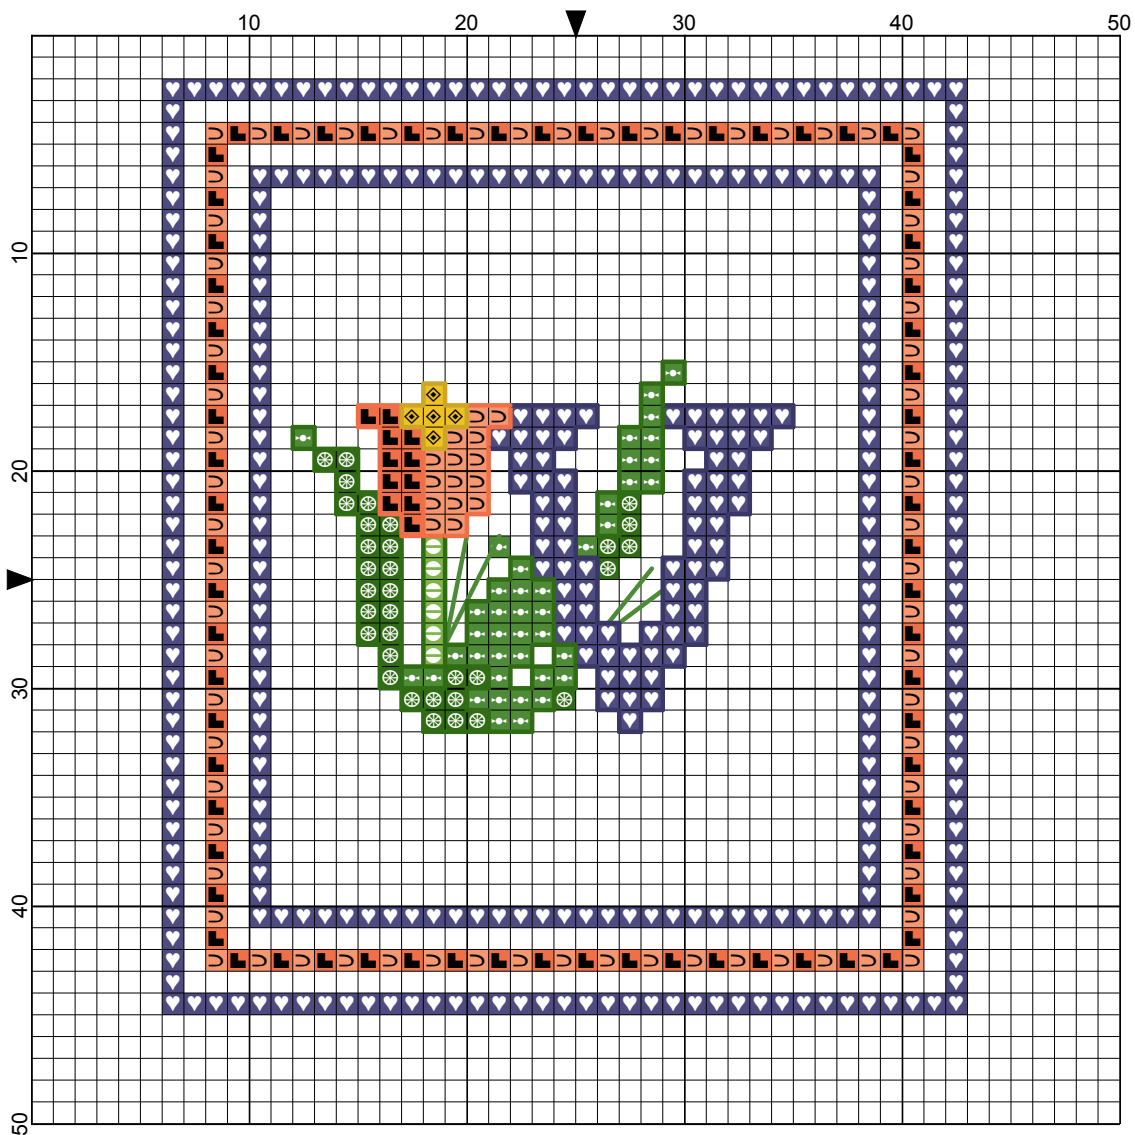

Alfabeto Florele - Lettera "V" by Eze

- Legend:
-  DMC-3345
 -  DMC-3346
 -  DMC-792
 -  DMC-722
 -  DMC-720
 -  DMC-728
 -  DMC-703
- Backstitches:
-  DMC-680
 -  DMC-3345
 -  DMC-3346
 -  DMC-791
 -  DMC-720

Alfabeto Florele - Lettera " V "

Author: Eze
Grid Size: 50W x 50H
Design Area: 6,71 cm x 7,80 cm (37 x 43 stitches)

Legend:

 [2] DMC 3345 hunter green - dk	 [2] DMC 722 orange spice - lt	 [2] DMC 703 chartreuse
 [2] DMC 3346 hunter green	 [2] DMC 720 orange spice - dk	
 [2] DMC 792 cornflower blue - dk	 [2] DMC 728 golden yellow	

Backstitch Lines:

 DMC-680 old gold - dk	 DMC-791 cornflower blue - vy dk
 DMC-3345 hunter green - dk	 DMC-720 orange spice - dk
 DMC-3346 hunter green	