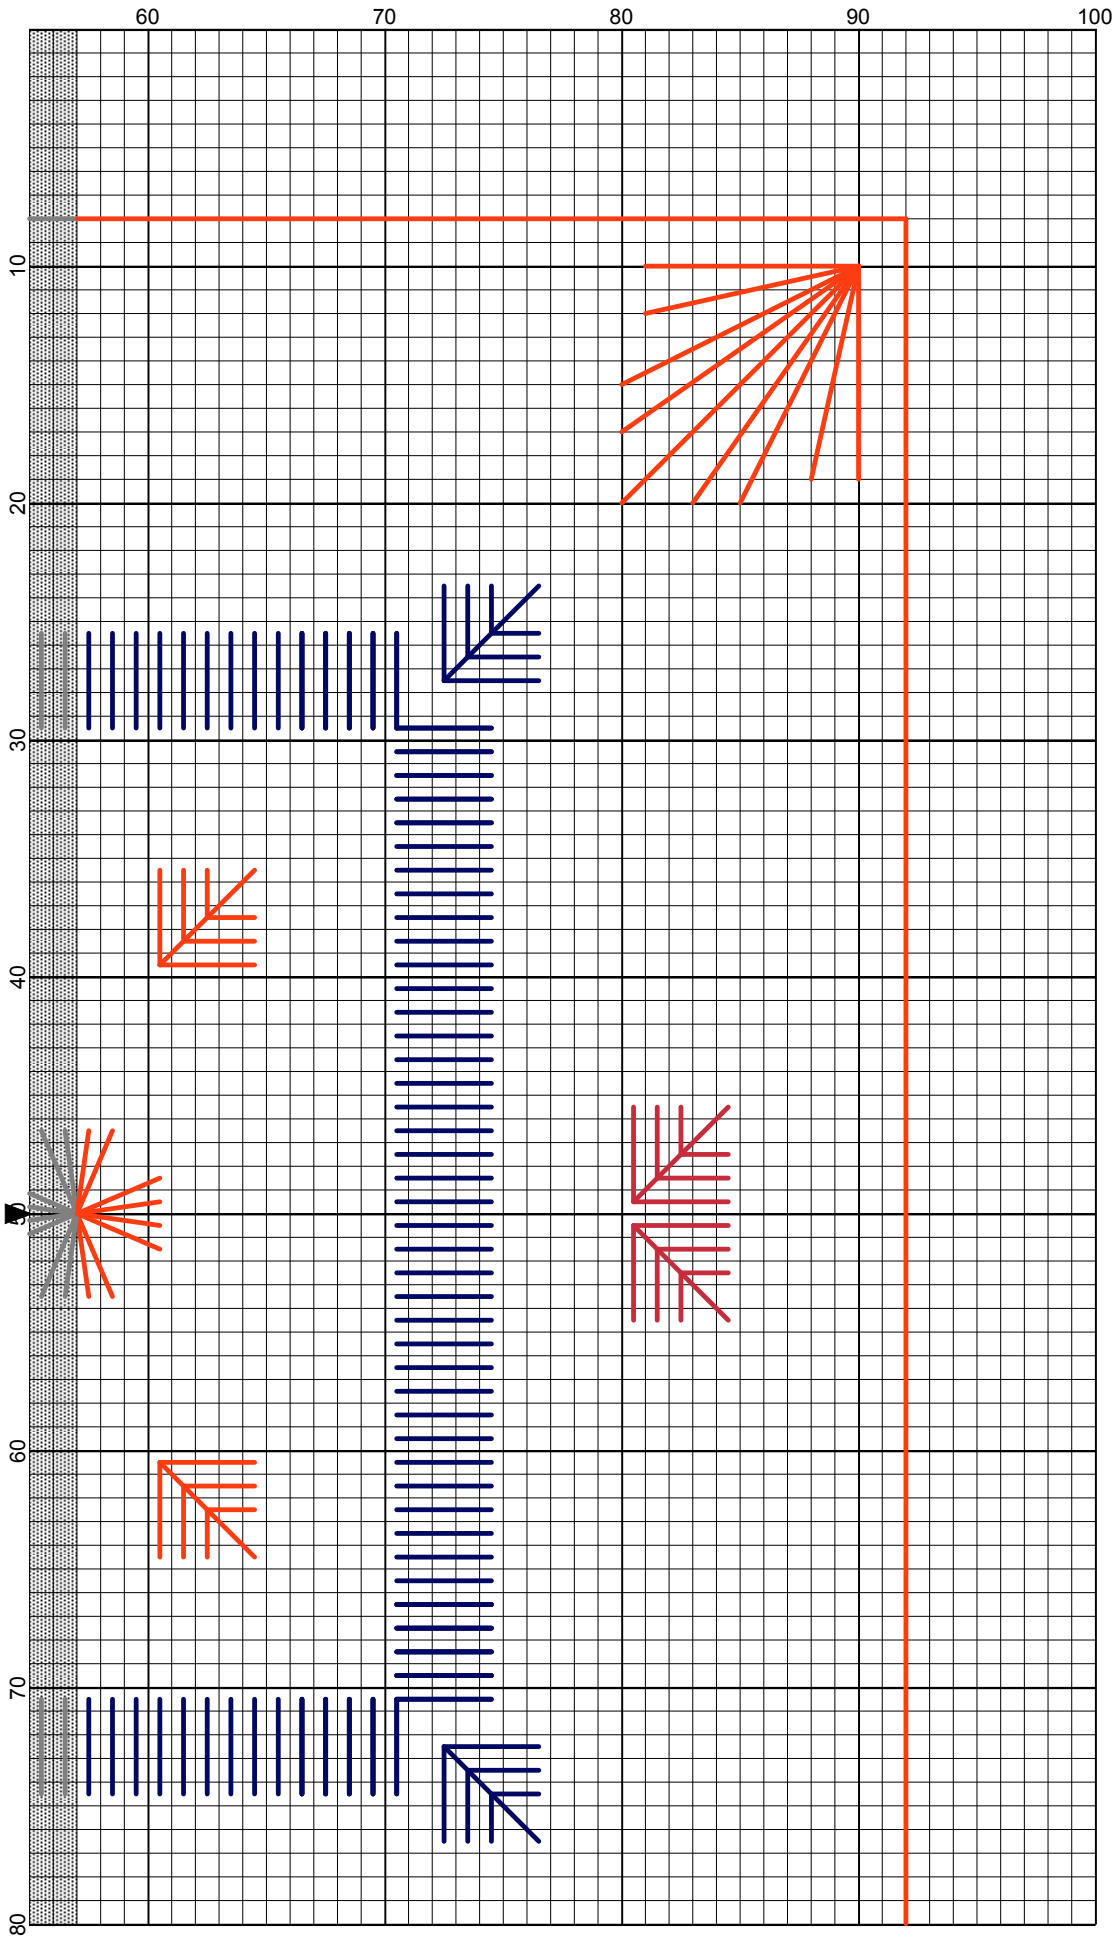

by

- Legend:
- DMC-606
  - Backstitches:
  - DMC-820
  - DMC-321
  - DMC-606

by

by

# <No Title>

---

**Grid Size:** 100W x 100H  
**Design Area:** 6,00" x 6,00" (84 x 84 stitches)

**Legend:**

 [2] DMC 606 burnt orange-red

**Backstitch Lines:**

 DMC-820 royal blue - vy dk

 DMC-321 christmas red

 DMC-606 burnt orange-red