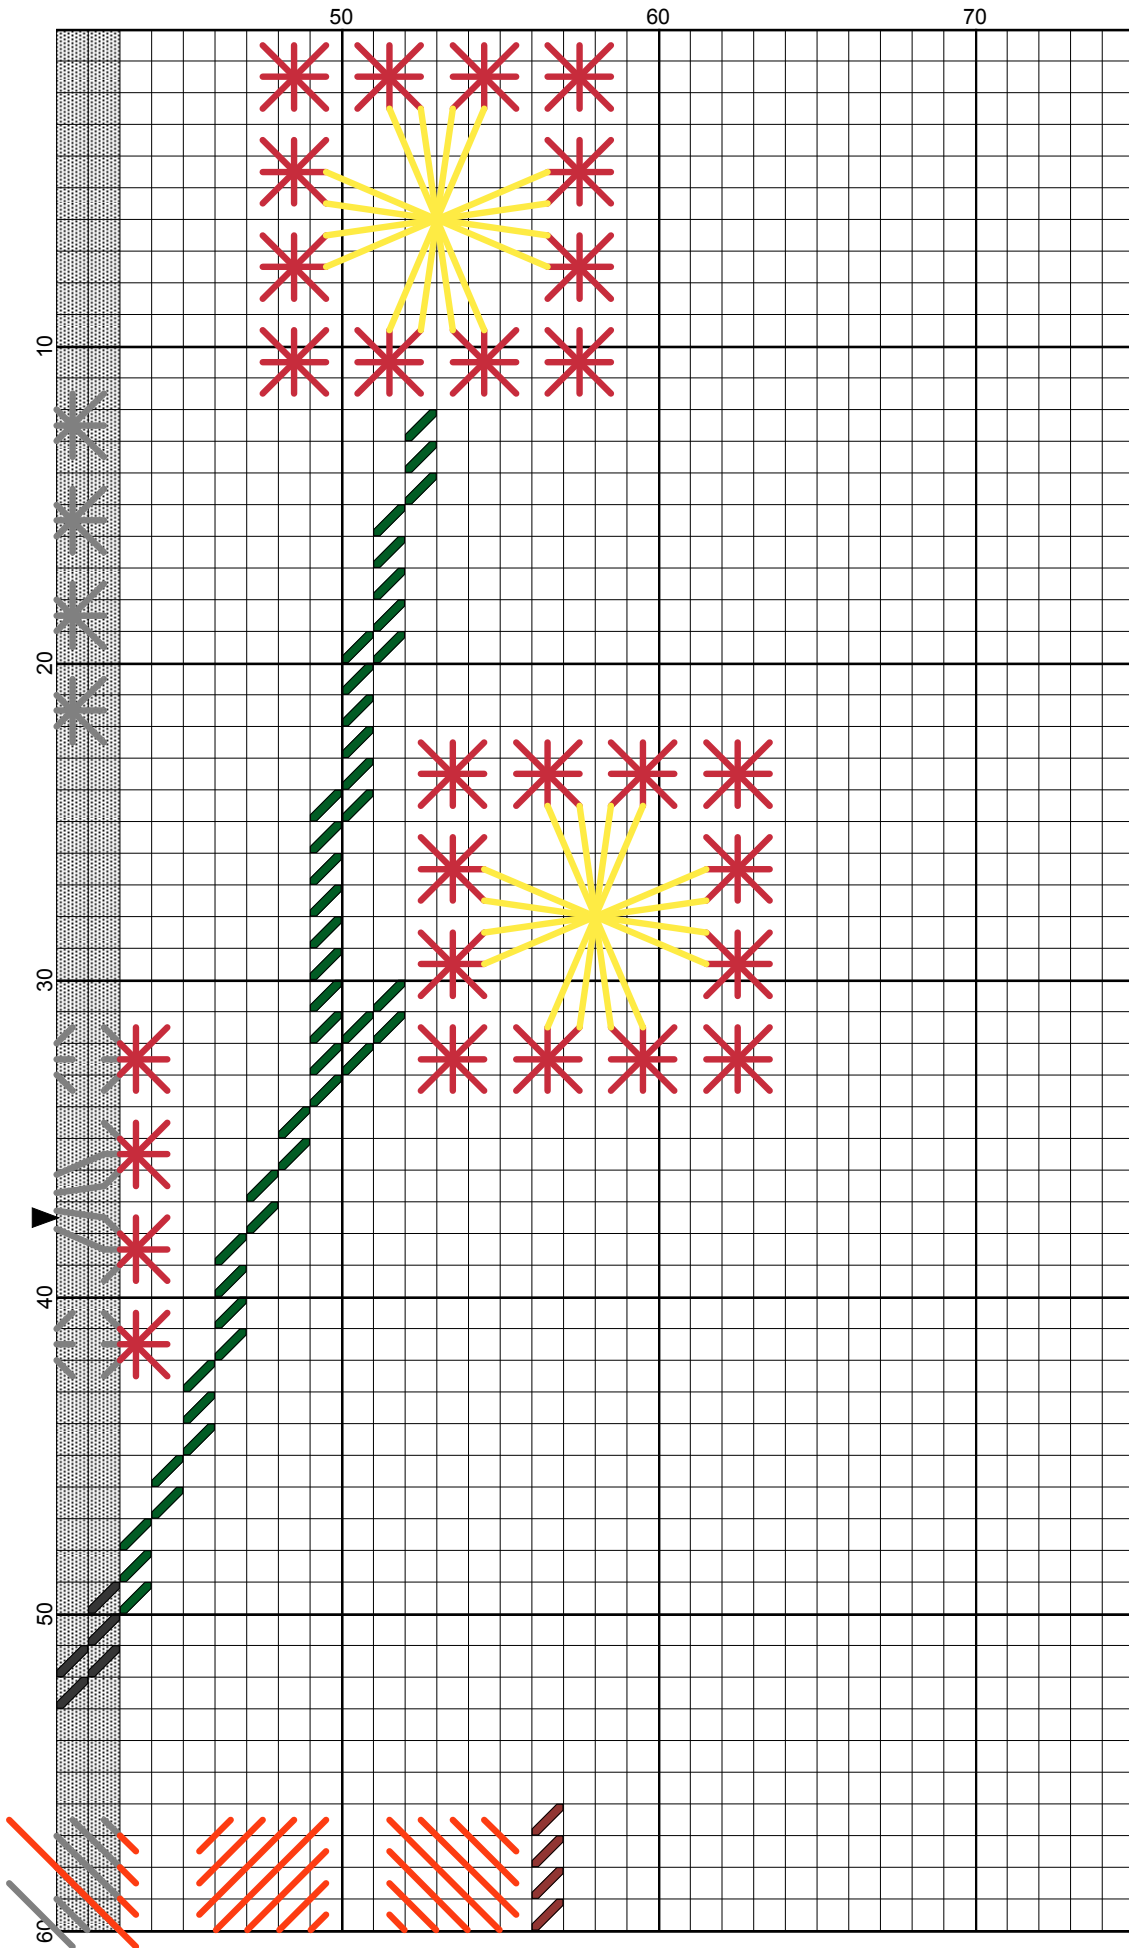

by

Legend:

■ DMC-699

■ DMC-3777

Backstitches:

— DMC-307

— DMC-321

— DMC-606

by

<No Title>

Grid Size: 75W x 75H
Design Area: 3,50" x 5,36" (49 x 75 stitches)

Legend:

 [2] DMC 699 christmas green  [2] DMC 3777 terra cotta - vy dk

Backstitch Lines:

 DMC-307 lemon  DMC-321 christmas red  DMC-606 burnt orange-red