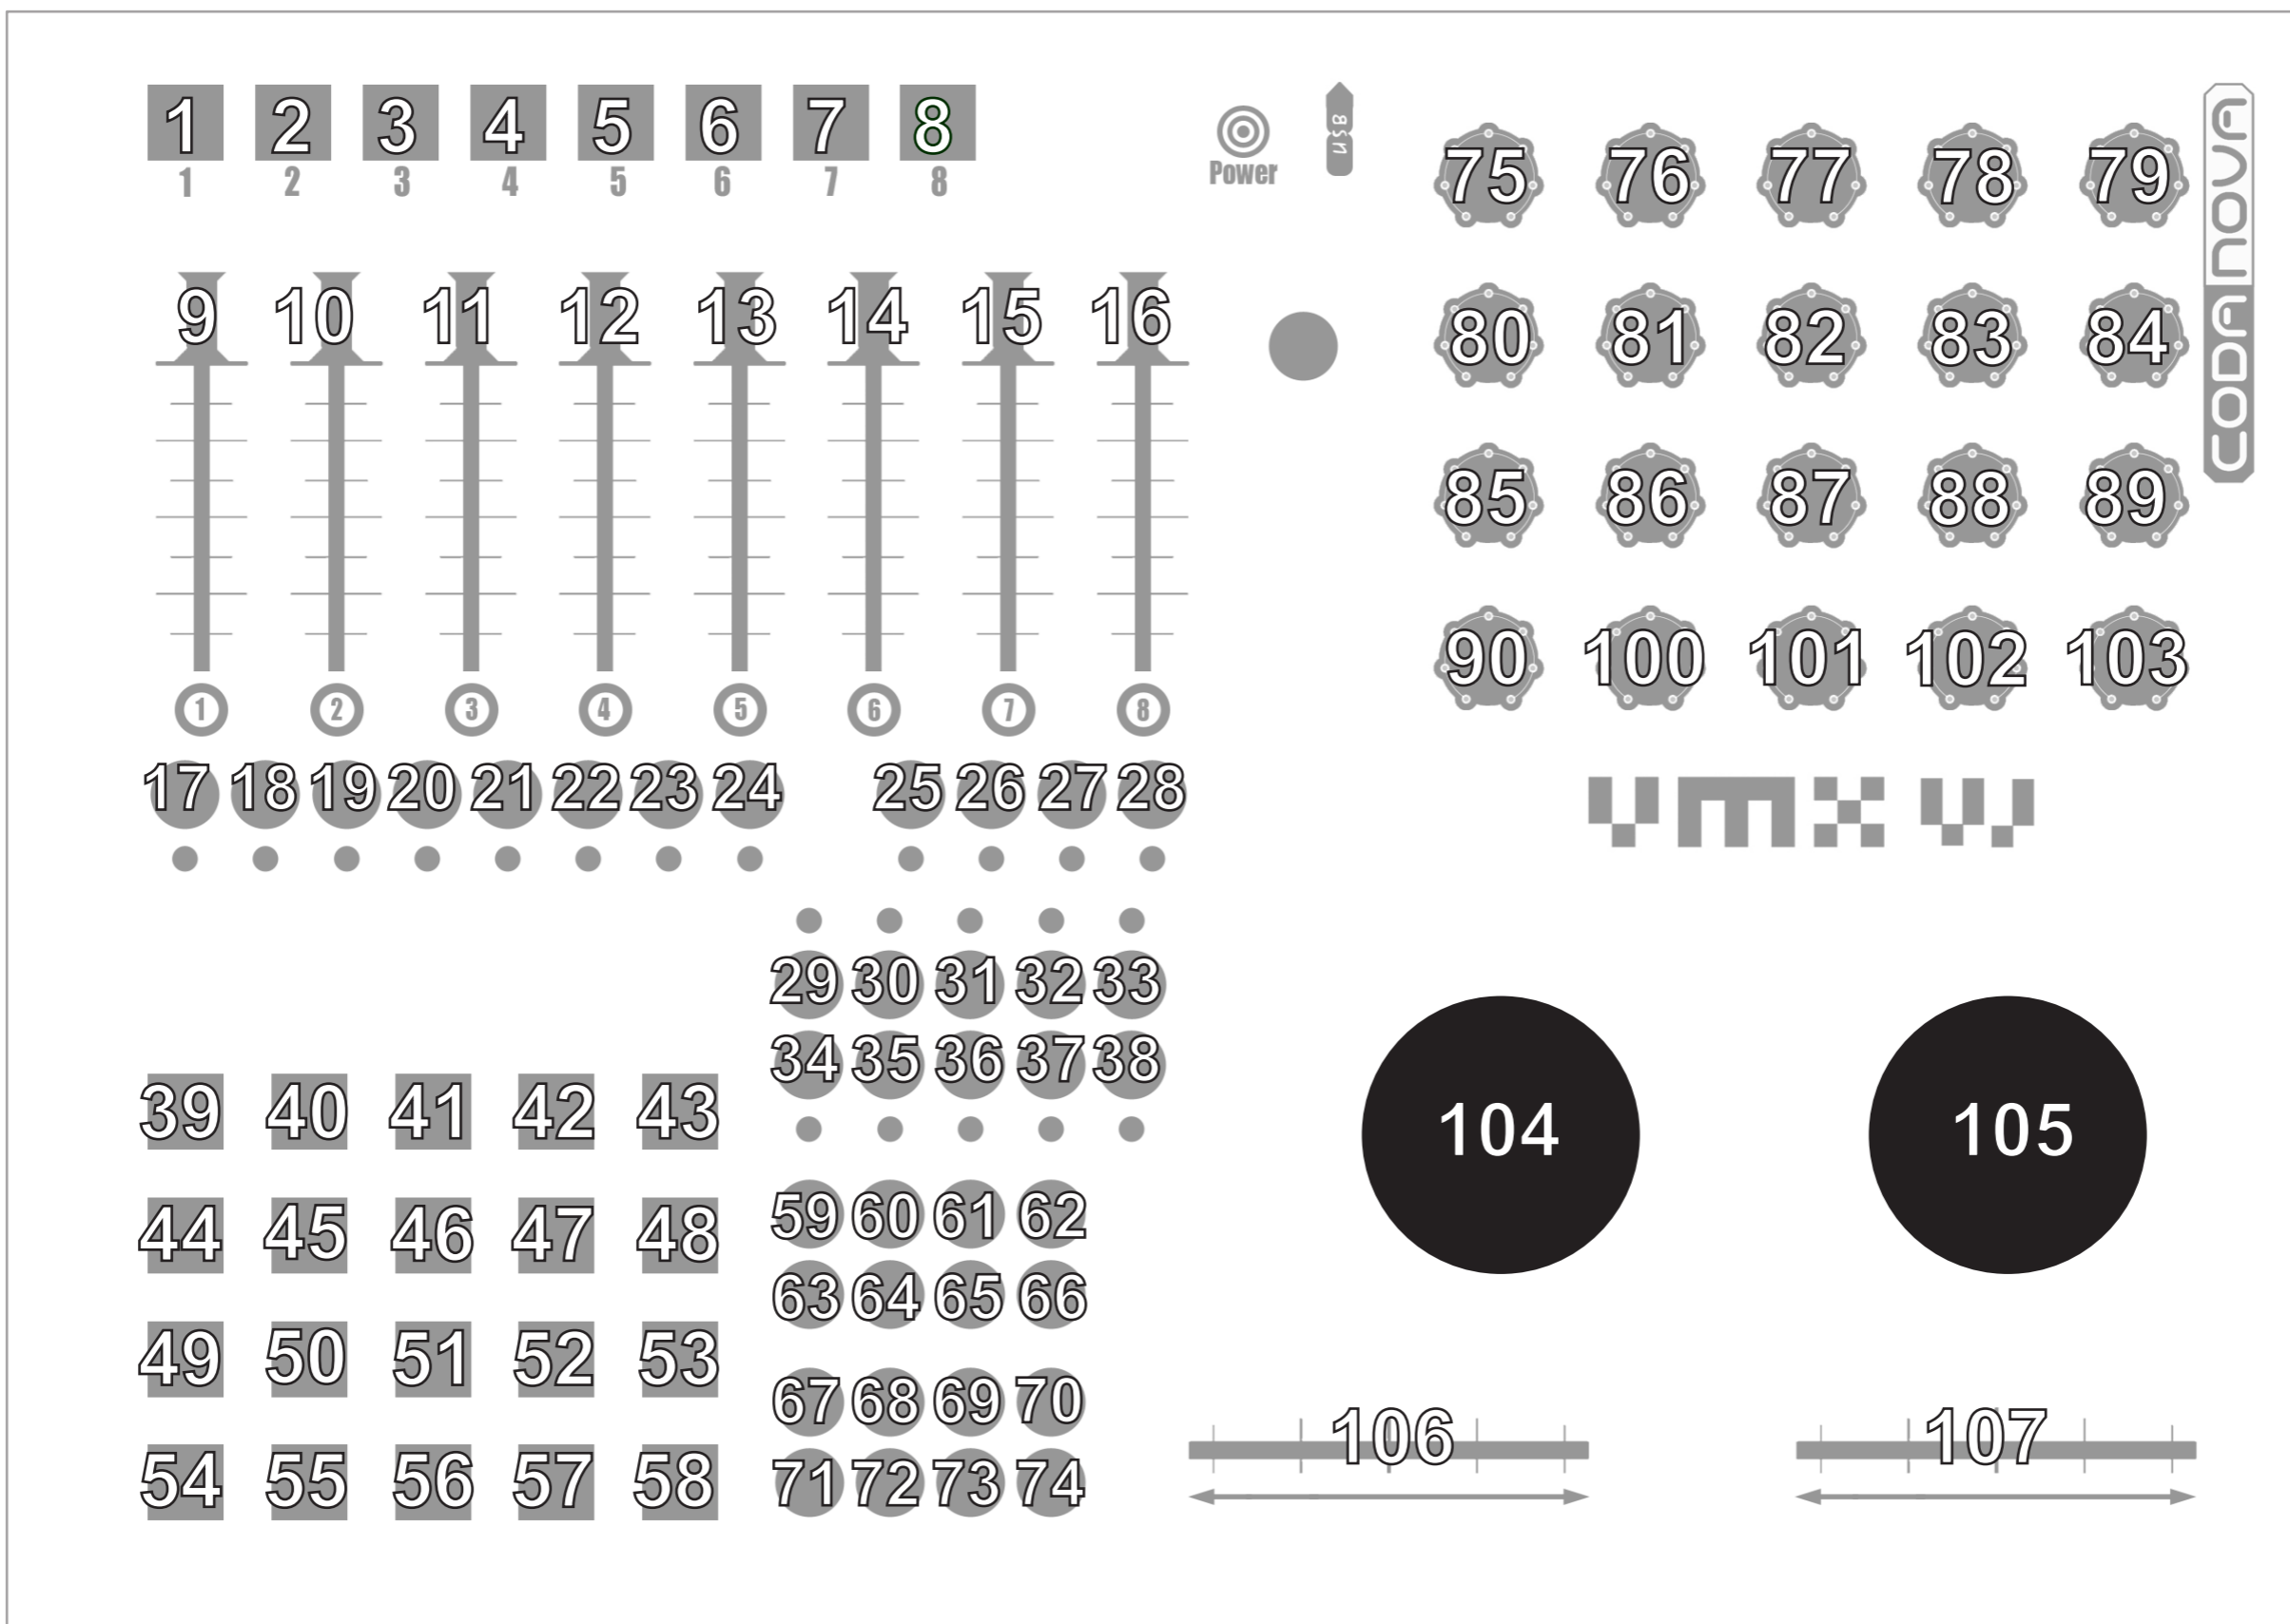

INDEX NUMBERS