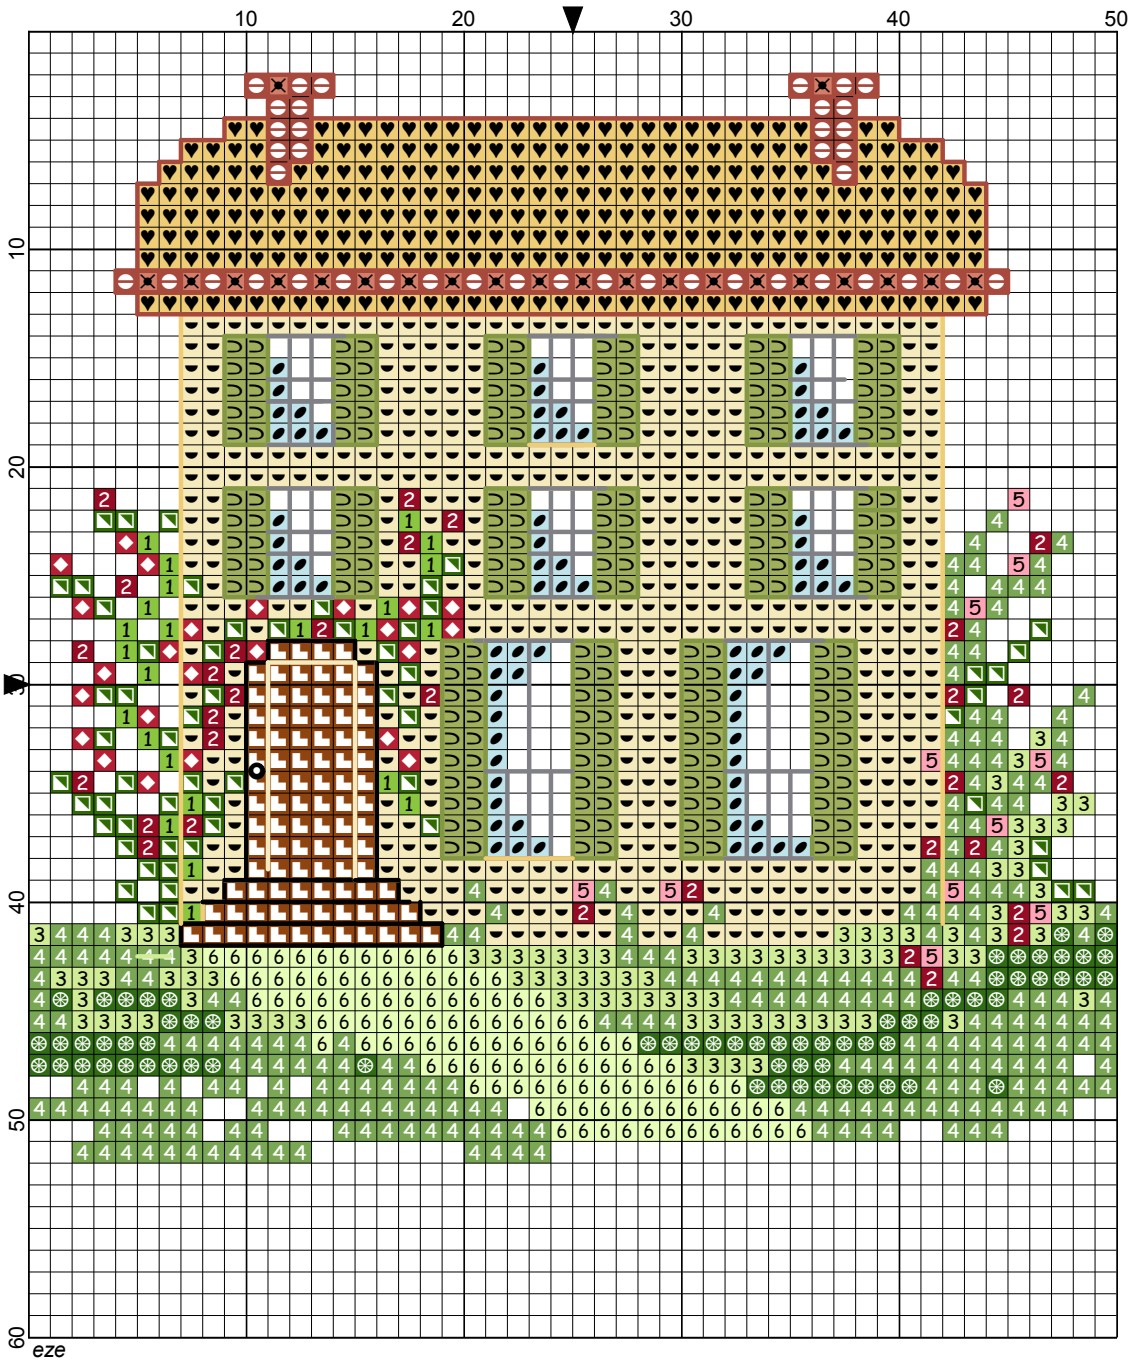

Una casetta crema e pistacchio by eze

- Legend:
- DMC-3345
 - DMC-677
 - DMC-470
 - DMC-400
 - DMC-676
 - DMC-355
 - DMC-356
 - DMC-828
 - DMC-304
 - DMC-904
 - DMC-906
 - DMC-816
 - DMC-3348
 - DMC-3347
 - DMC-894
 - DMC-772
- Backstitches:
- DMC-310
 - DMC-677
 - DMC-400
 - DMC-676
 - DMC-355
 - DMC-469
 - DMC-414
 - DMC-3348
- French Knots:
- DMC-310

Una casetta crema e pistacchio

Author: eze
Copyright: eze
Grid Size: 50W x 60H
Design Area: 9,07 cm x 9,07 cm (50 x 50 stitches)

Legend:

 [2] DMC 310 black	 [2] DMC 355 terra cotta - dk	 [2] DMC 816 garnet
 [2] DMC 3345 hunter green - dk	 [2] DMC 356 terra cotta - md	 [2] DMC 3348 yellow green - lt
 [2] DMC 677 old gold - vy lt	 [2] DMC 828 blue - ul vy lt	 [2] DMC 3347 yellow green - md
 [2] DMC 470 avocado green - lt	 [2] DMC 304 christmas red - md	 [2] DMC 894 carnation - vy lt
 [2] DMC 400 mahogany - dk	 [2] DMC 904 parrot green - vy dk	 [2] DMC 772 yellow green - vy lt
 [2] DMC 676 old gold - lt	 [2] DMC 906 parrot green - md	

Backstitch Lines:

 DMC-310 black	 DMC-676 old gold - lt	 DMC-414 steel gray - dk
 DMC-677 old gold - vy lt	 DMC-355 terra cotta - dk	 DMC-3348 yellow green - lt
 DMC-400 mahogany - dk	 DMC-469 avocado green	