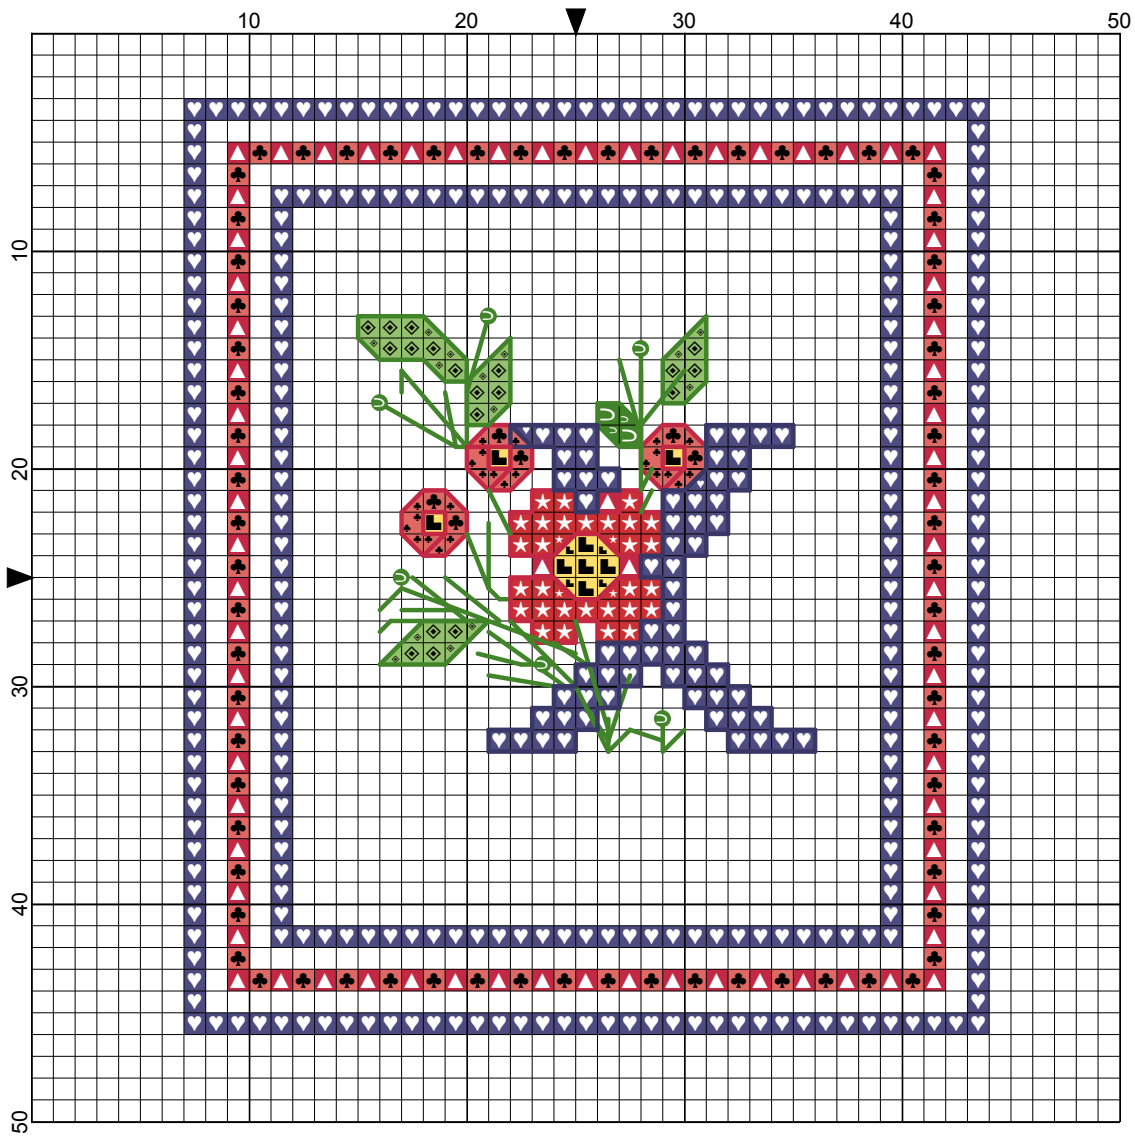

ALFABETO FLOREALE Lettera "X" by Eze

- Legend:
- DMC-792
 - DMC-987
 - DMC-989
 - DMC-743
 - DMC-347
 - DMC-351
 - DMC-349
- Backstitches:
- DMC-791
 - DMC-987
 - DMC-347
- French Knots:
- DMC-987

ALFABETO FLOREALE Lettera "X"

Author: Eze
Grid Size: 50W x 50H
Design Area: 6,71 cm x 7,80 cm (37 x 43 stitches)

Legend:

 [2] DMC 792 cornflower blue - dk
 [2] DMC 987 forest green - dk
 [2] DMC 989 forest green

 [2] DMC 743 yellow - md
 [2] DMC 347 salmon - vy dk
 [2] DMC 351 coral

 [2] DMC 349 coral - dk

Backstitch Lines:

 DMC-791 cornflower blue - vy dk

 DMC-987 forest green - dk

 DMC-347 salmon - vy dk

French Knots:

 DMC-987 forest green - dk