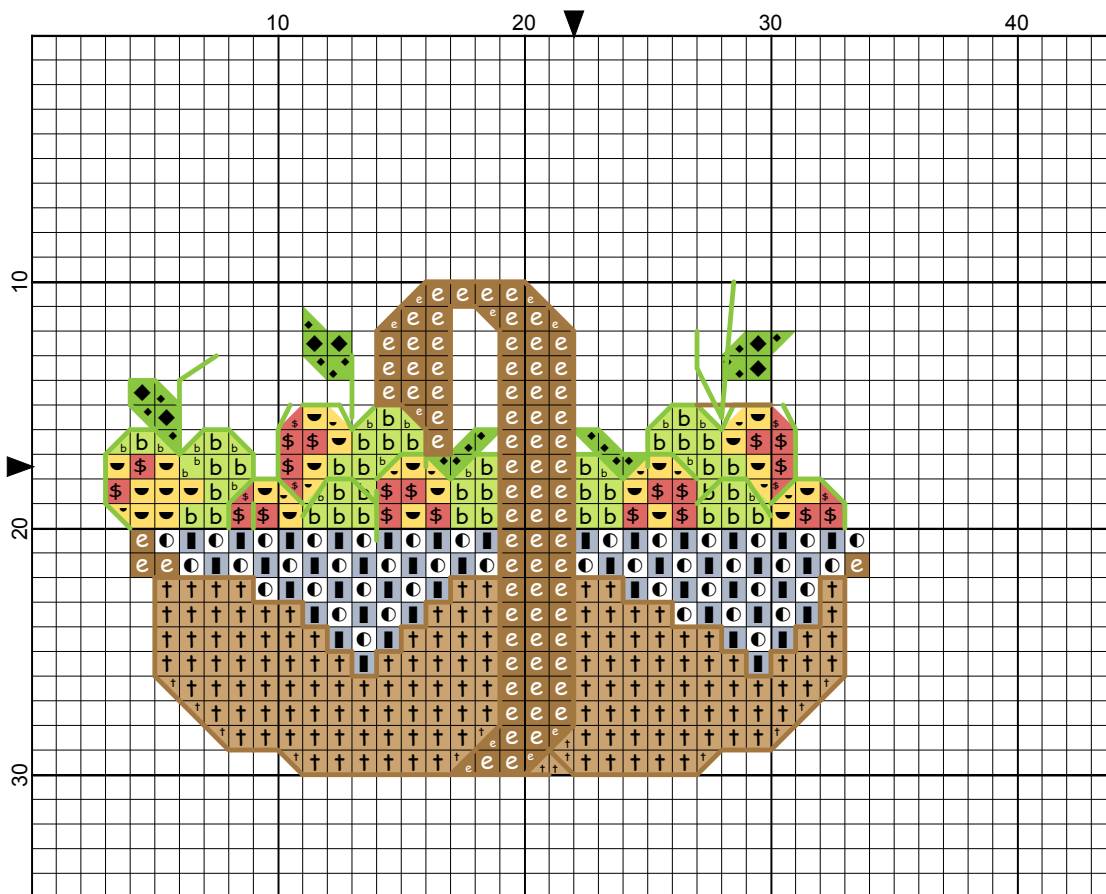

Un cestino Primavera/Spring basket/Panier printannier by Eze

- Legend:
- ◻ DMC-White
 - † DMC-437
 - e DMC-435
 - ◻ DMC-3840
 - b DMC-907
 - \$ DMC-351
 - ◻ DMC-906
 - ◻ DMC-743
- Backstitches:
- DMC-435
 - DMC-906

Un cestino Primaveraile/Spring basket/Panier printannier

Author: Eze
Grid Size: 44W x 35H
Design Area: 5,62 cm x 3,63 cm (31 x 20 stitches)

Legend:

 [2] DMC White white	 [2] DMC 3840 lavender blue - lt	 [2] DMC 906 parrot green - md
 [2] DMC 437 tan - lt	 [2] DMC 907 parrot green - lt	 [2] DMC 743 yellow - md
 [2] DMC 435 brown - vy lt	 [2] DMC 351 coral	

Backstitch Lines:

 DMC-435 brown - vy lt	 DMC-906 parrot green - md
--	---