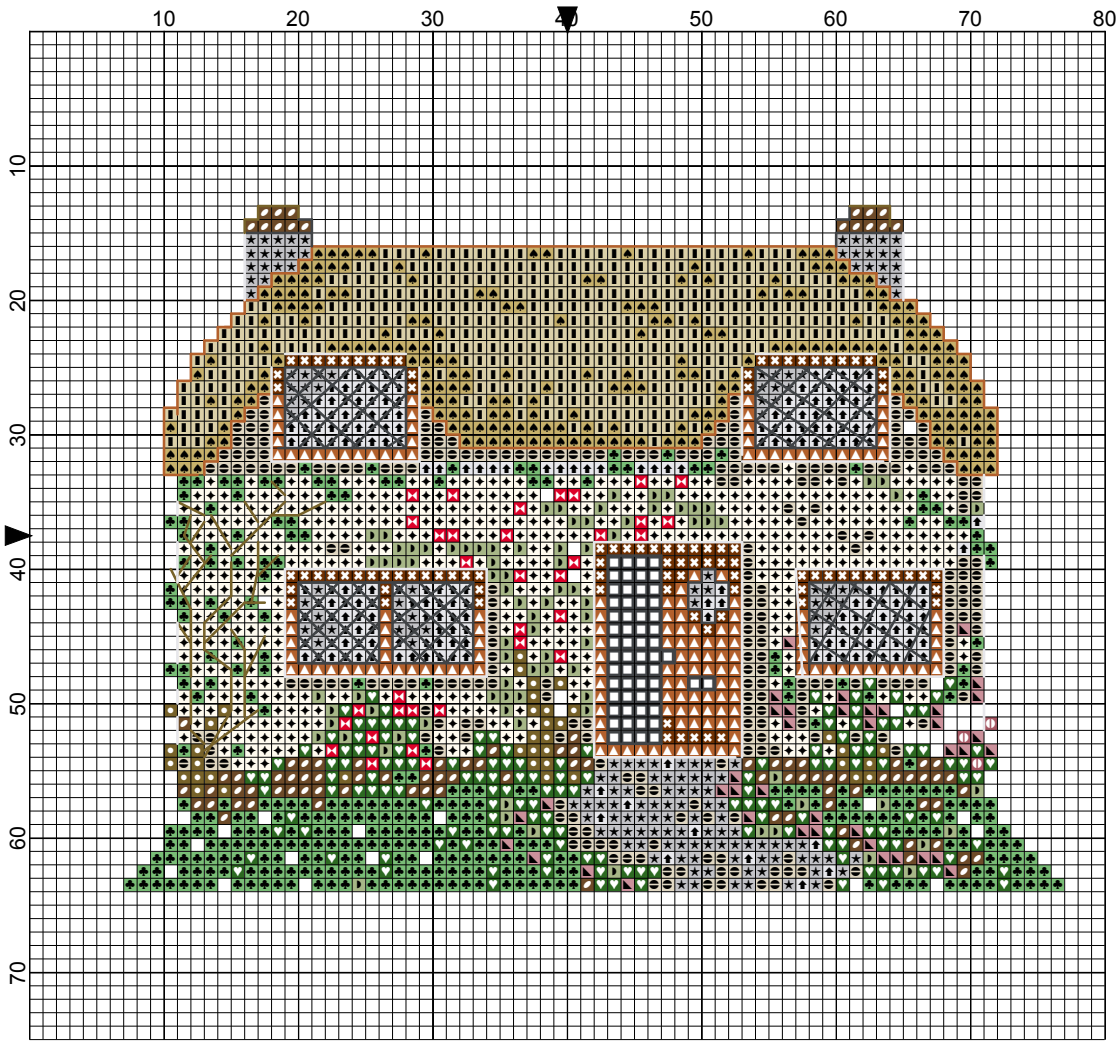

NICE TO BE AT HOME by EZE

Legend:

- DMC-300
- DMC-301
- DMC-320
- DMC-413
- DMC-415
- DMC-644
- DMC-666
- DMC-712
- DMC-762
- DMC-839
- DMC-869
- DMC-986
- DMC-3045
- DMC-3046
- DMC-3053
- DMC-3726
- DMC-3727

Backstitches:

- DMC-301
- DMC-413
- DMC-762
- DMC-869

WWW.IL-MONDO-DI-EZECHIELE.COM

NICE TO BE AT HOME

Author: EZE
Copyright: WWW.IL-MONDO-DI-EZECHIELE.COM
Grid Size: 80W x 75H
Design Area: 5,00" x 3,64" (70 x 51 stitches)