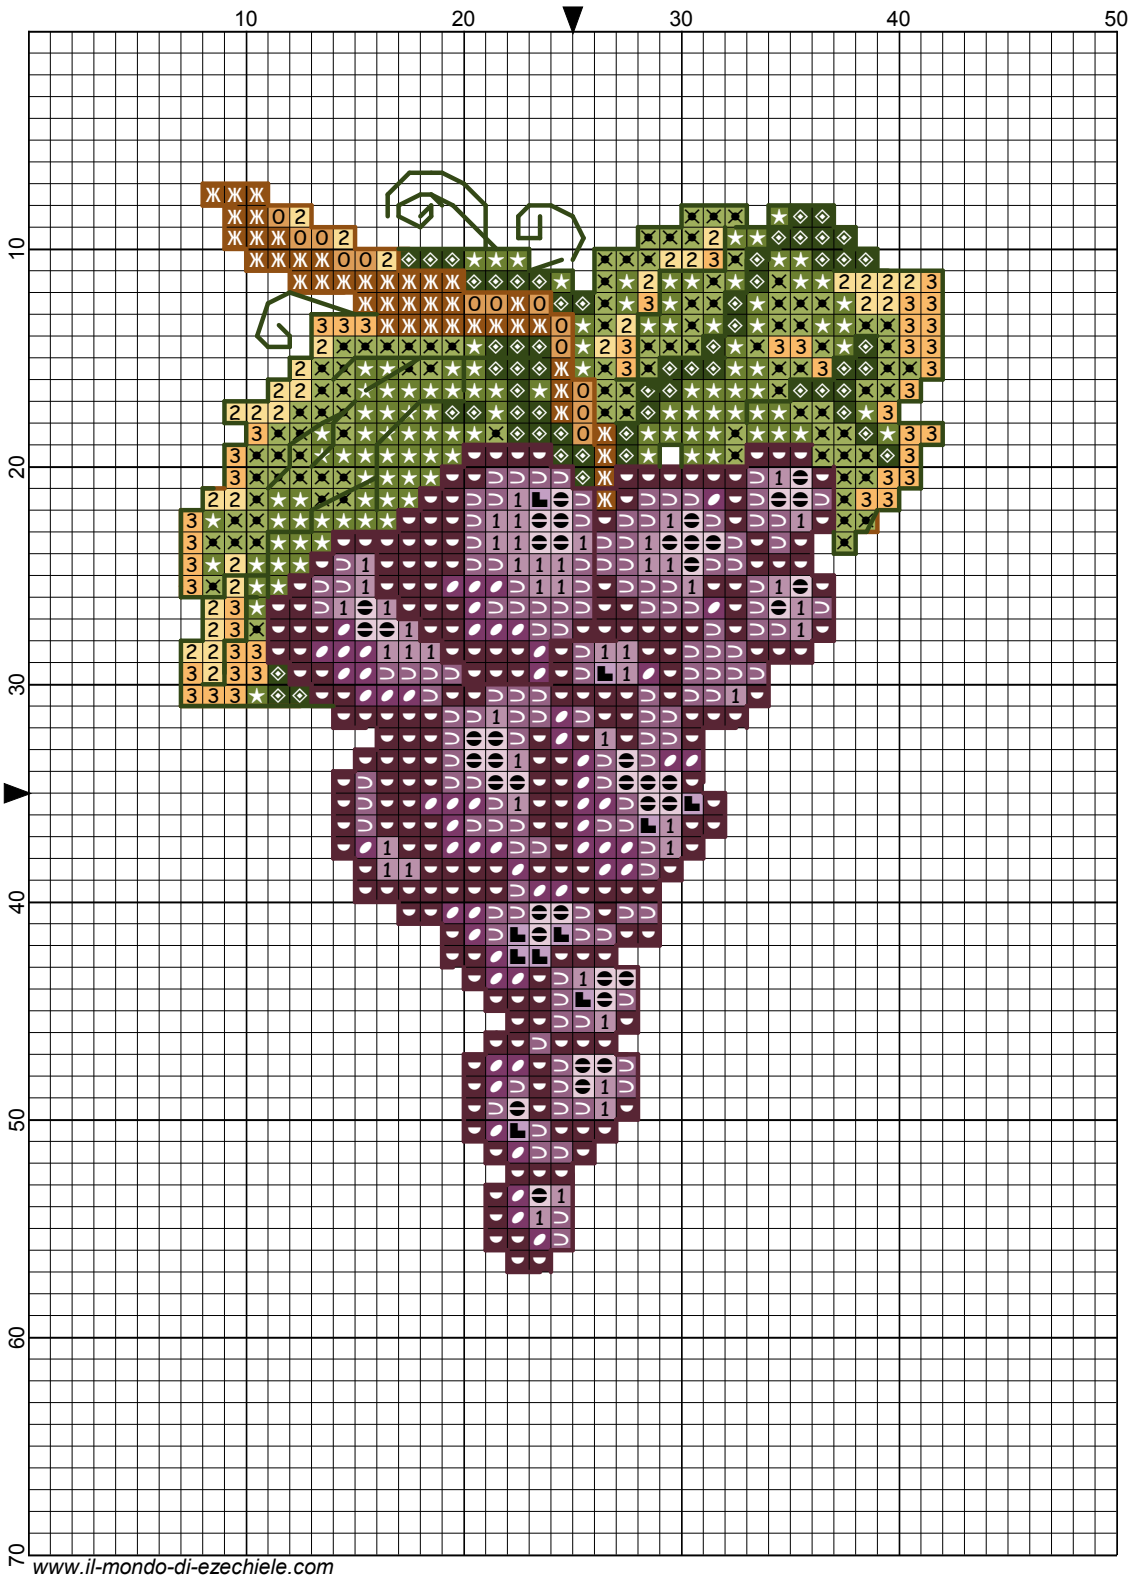

Uva di stagione - Grapes of Season - Raisin de saison by Eze

- Legend:
- DMC-154
  - DMC-3835
  - DMC-3836
  - DMC-937
  - DMC-934
  - DMC-552
  - DMC-210
  - DMC-153
  - DMC-470
  - DMC-975
  - DMC-977
  - DMC-3855
  - DMC-3854
- Backstitches:
- DMC-154
  - DMC-934
  - DMC-975

# Uva di stagione - Grapes of Season - Raisin de saison

---

**Author:** Eze  
**Copyright:** www.il-mondo-di-ezechiele.com  
**Grid Size:** 50W x 70H  
**Design Area:** 6,35 cm x 9,25 cm (35 x 51 stitches)

## Legend:

	[2]	DMC	154	grape - vy lt		[2]	DMC	153	violet - vy lt
	[2]	DMC	3835	grape - md		[2]	DMC	470	avocado green - lt
	[2]	DMC	3836	grape - lt		[2]	DMC	975	golden brown - dk
	[2]	DMC	937	avocado green - md		[2]	DMC	977	golden brown - lt
	[2]	DMC	934	black avocado green		[2]	DMC	3855	autumn gold - lt
	[2]	DMC	552	violet - md		[2]	DMC	3854	autumn gold - md
	[2]	DMC	210	lavender - md					

## Backstitch Lines:

 DMC-154 grape - vy lt

 DMC-934 black avocado green

 DMC-975 golden brown - dk