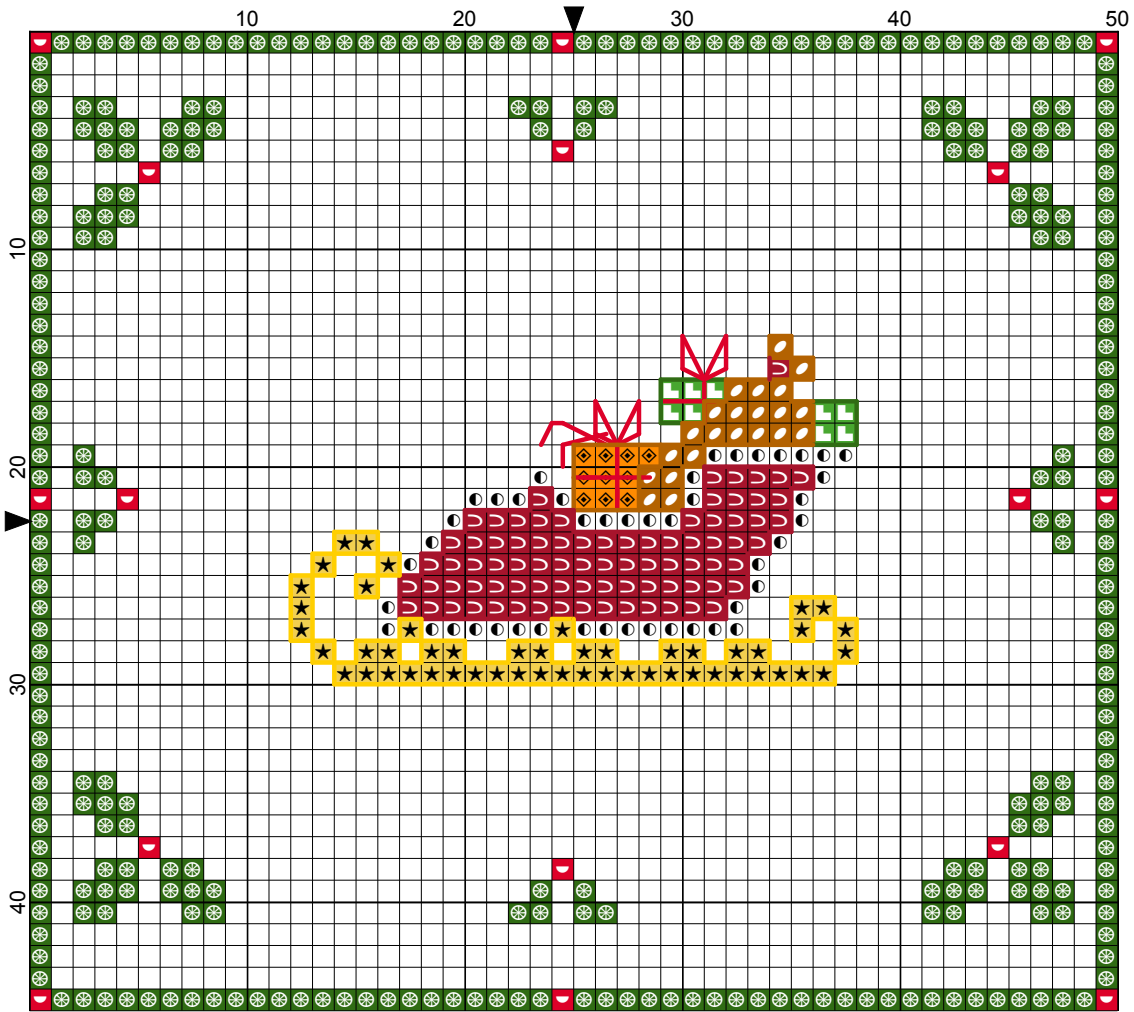

by

<No Title>

Grid Size: 50W x 45H
Design Area: 9,07 cm x 8,16 cm (50 x 45 stitches)

Legend:

 [2] DMC White white	 [2] DMC 498 christmas red - dk	 [2] DMC 702 kelly green
 [2] DMC 3345 hunter green - dk	 [2] DMC 3821 straw	 [2] DMC 971 pumpkin
 [2] DMC 666 christmas red - br	 [2] DMC 780 topaz - ul vy dk	

Backstitch Lines:

 DMC-444 lemon - dk	 DMC-666 christmas red - br	 DMC-780 topaz - ul vy dk
 DMC-3345 hunter green - dk	 DMC-498 christmas red - dk	