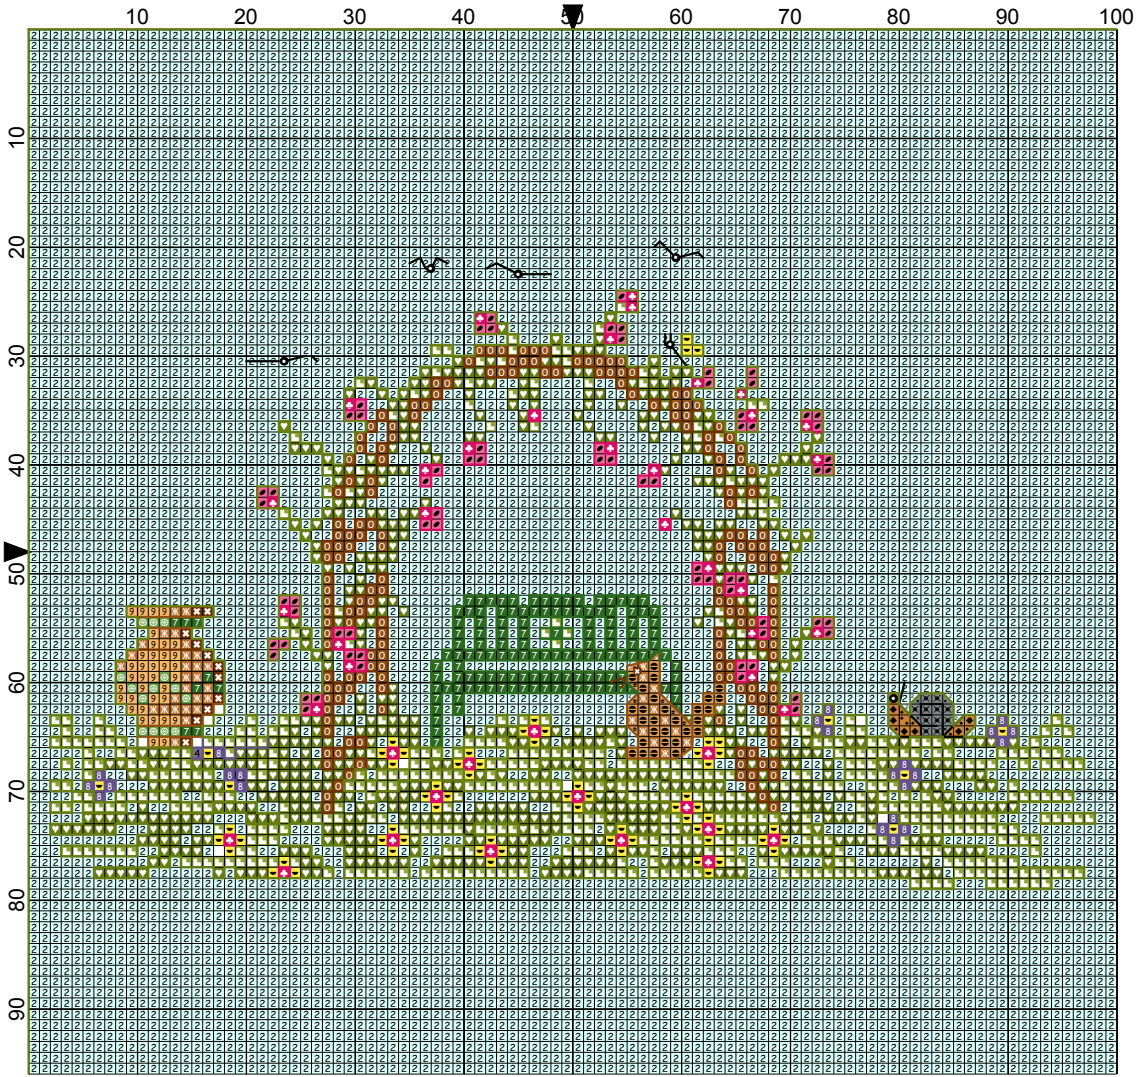

Primavera in Giardino-Spring in the garden - Printemps en jardin by EZE

- Legend:**
- DMC-307
 - DMC-986
 - DMC-976
 - DMC-580
 - DMC-581
 - DMC-600
 - DMC-603
 - DMC-169
 - DMC-977
 - DMC-3826
 - DMC-975
 - DMC-300
 - DMC-747
 - DMC-3746
 - DMC-333
 - DMC-3854
 - DMC-988
- Backstitches:**
- DMC-310
 - DMC-986
 - DMC-580
 - DMC-600
 - DMC-975
 - DMC-300
 - DMC-333
- French Knots:**
- DMC-310
 - DMC-300

www.il-mondo-di-ezechiele.com

Primavera in Giardino-Spring in the garden - Printemps en jardin

Author: EZE
Copyright: www.il-mondo-di-ezechiele.com
Grid Size: 100W x 96H
Design Area: 7,14" x 6,86" (100 x 96 stitches)

Legend:

 [2] DMC 310 black	 [2] DMC 600 cranberry - vy dk	 [2] DMC 300 mahogany - vy dk
 [2] DMC 307 lemon	 [2] DMC 603 cranberry	 [2] DMC 747 sky blue - vy lt
 [2] DMC 986 forest green - vy dk	 [2] DMC 169 pewter - lt	 [2] DMC 3746 blue violet - dk
 [2] DMC 976 golden brown - md	 [2] DMC 977 golden brown - lt	 [2] DMC 333 blue violet - vy dk
 [2] DMC 580 moss green - dk	 [2] DMC 3826 golden brown	 [2] DMC 3854 autumn gold - md
 [2] DMC 581 moss green	 [2] DMC 975 golden brown - dk	 [2] DMC 988 forest green - md