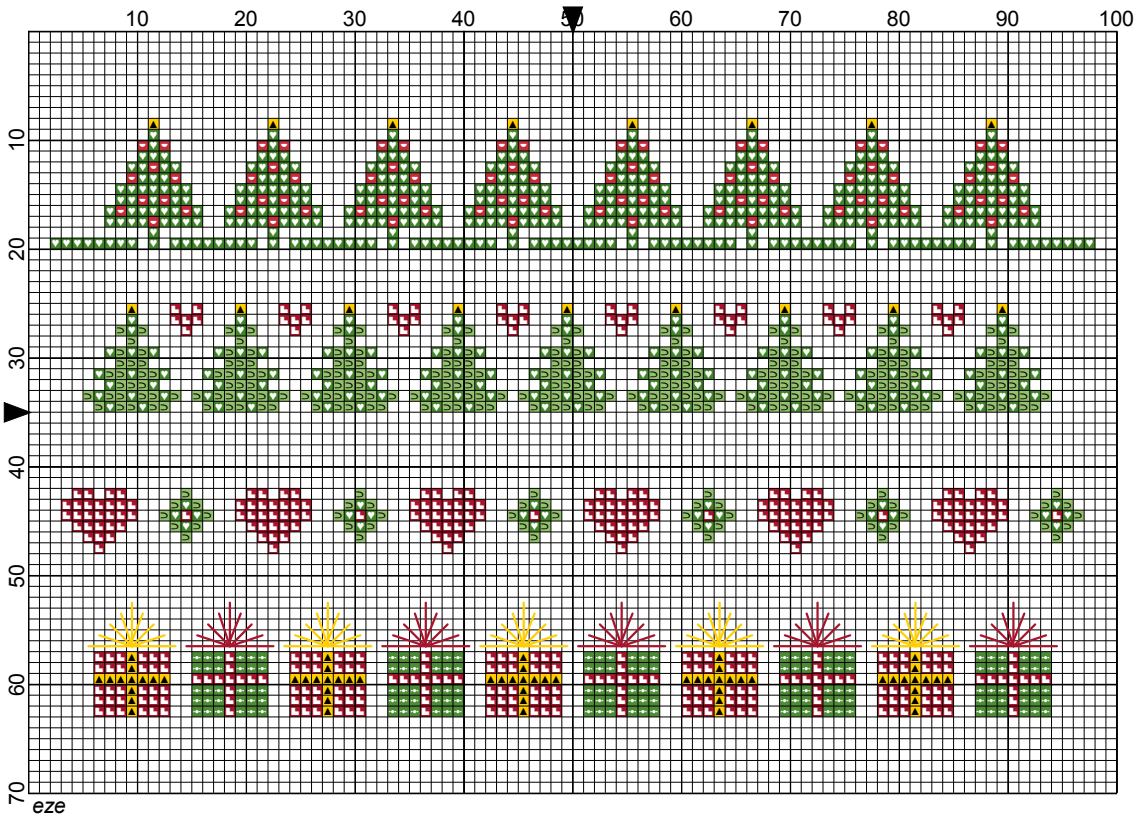

GRECHE NATALE by Eze

Legend:

- DMC-444
- DMC-3346
- DMC-987
- DMC-321
- DMC-989
- DMC-498

Backstitches:

- DMC-444
- DMC-498