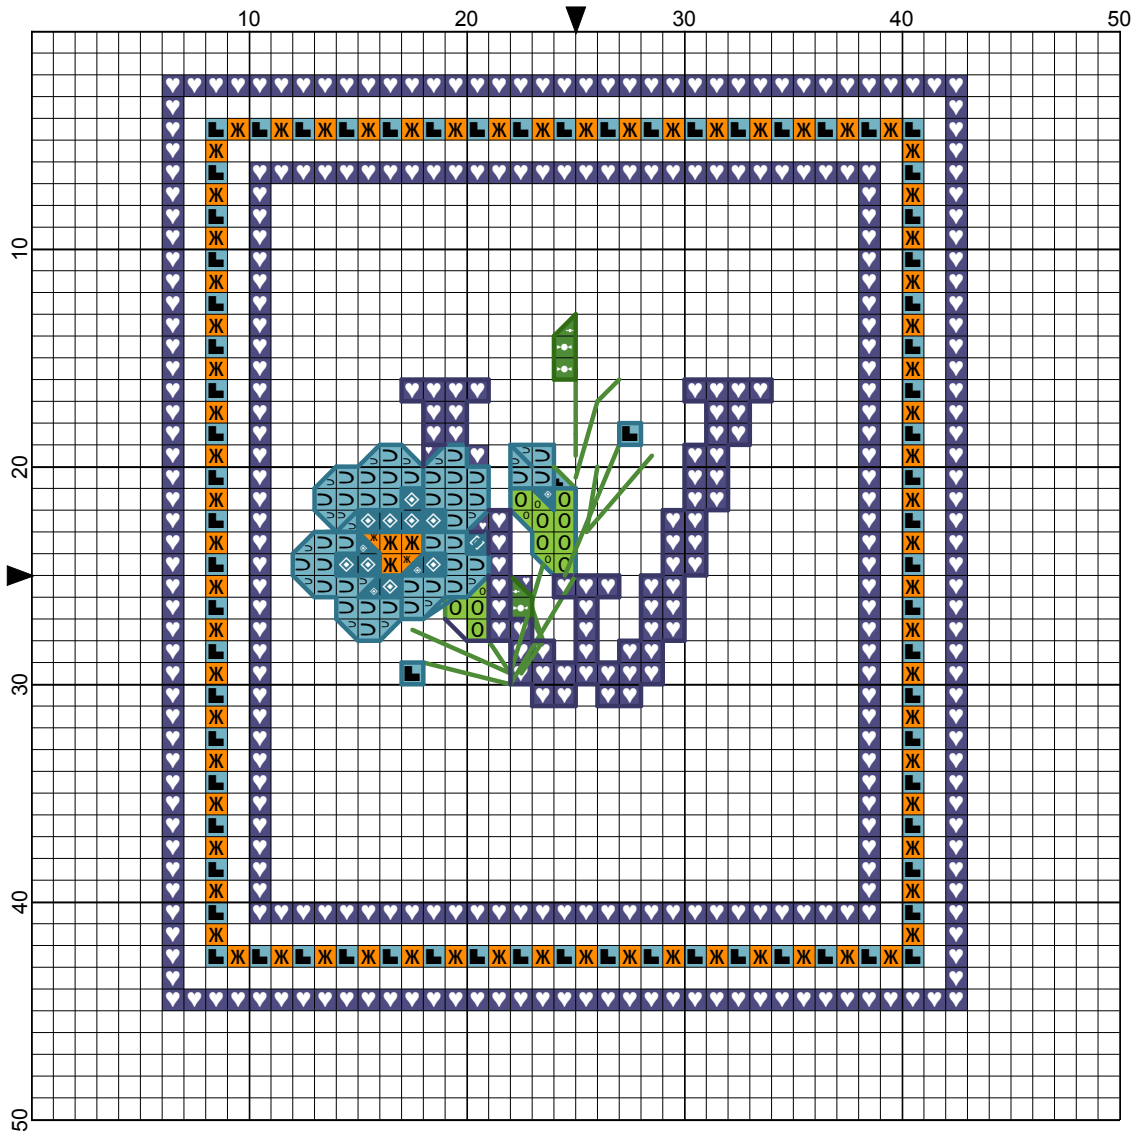

ALFABETO FLOREALE by eze

- Legend:
- DMC-3346
 - DMC-792
 - DMC-519
 - DMC-519
 - DMC-517
 - DMC-740
 - DMC-906
- Backstitches:
- DMC-3345
 - DMC-3346
 - DMC-791
 - DMC-517

ALFABETO FLOREALE

Author: eze
Grid Size: 50W x 50H
Design Area: 6,71 cm x 7,80 cm (37 x 43 stitches)

Legend:

 [2] DMC 3346 hunter green	 [2] DMC 519 sky blue	 [2] DMC 906 parrot green - md
 [2] DMC 792 cornflower blue - dk	 [2] DMC 517 wedgewood - dk	
 [2] DMC 519 sky blue	 [2] DMC 740 tangerine	

Backstitch Lines:

 DMC-3345 hunter green - dk	 DMC-791 cornflower blue - vy dk
 DMC-3346 hunter green	 DMC-517 wedgewood - dk