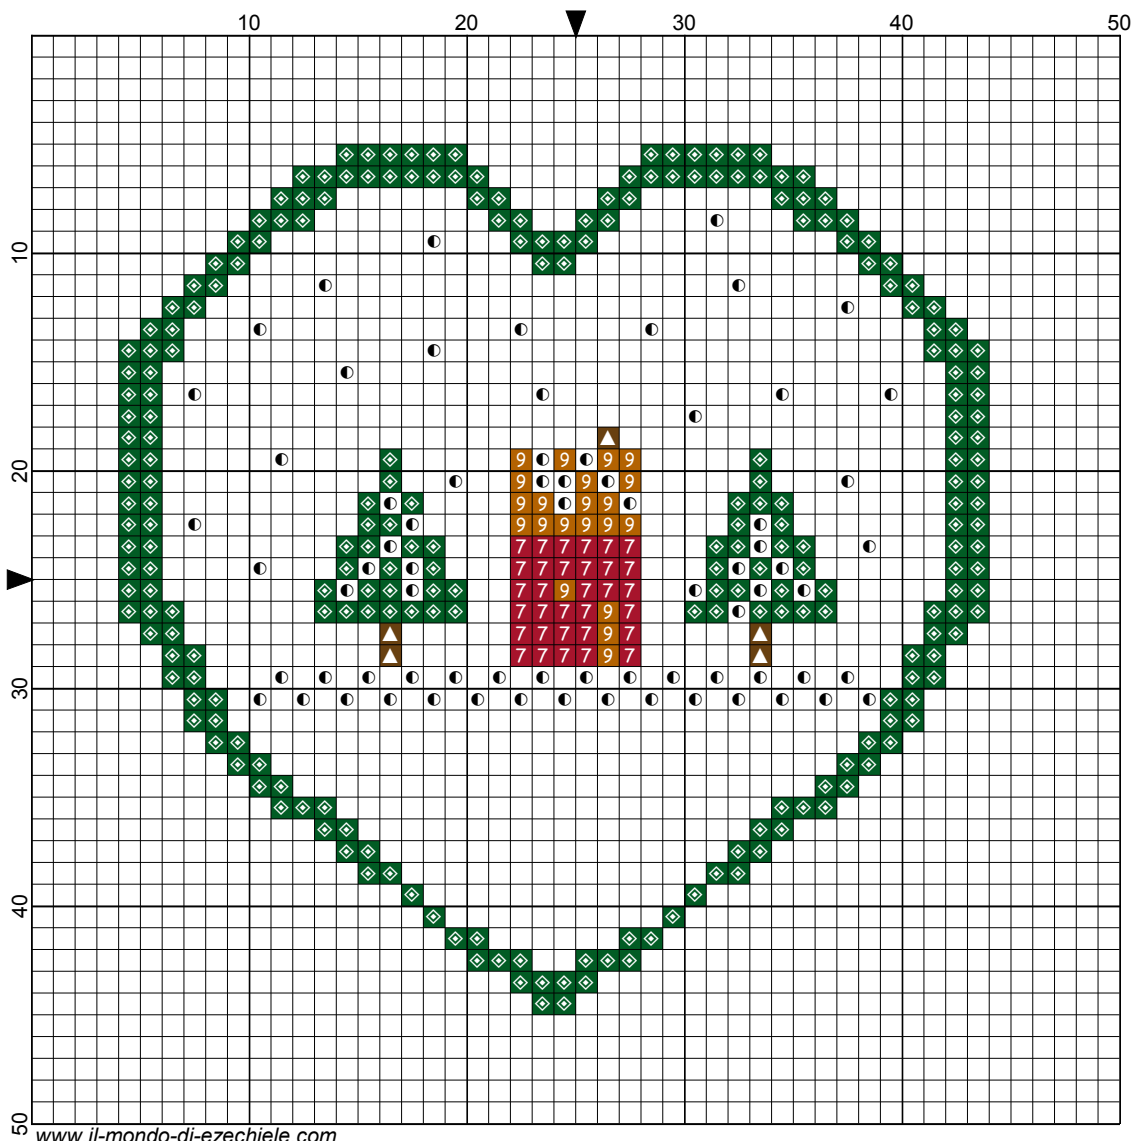

# HOME IN THE WOODLAND by Eze

# HOME IN THE WOODLAND

---

**Author:** Eze  
**Copyright:** www.il-mondo-di-ezechiele.com  
**Grid Size:** 50W x 50H  
**Design Area:** 2,86" x 2,86" (40 x 40 stitches)

**Legend:**

	[2]	DMC	White	white		[2]	DMC	801	coffee brown - dk		[2]	DMC	780	topaz - ul vy dk
	[2]	DMC	699	christmas green		[2]	DMC	498	christmas red - dk					