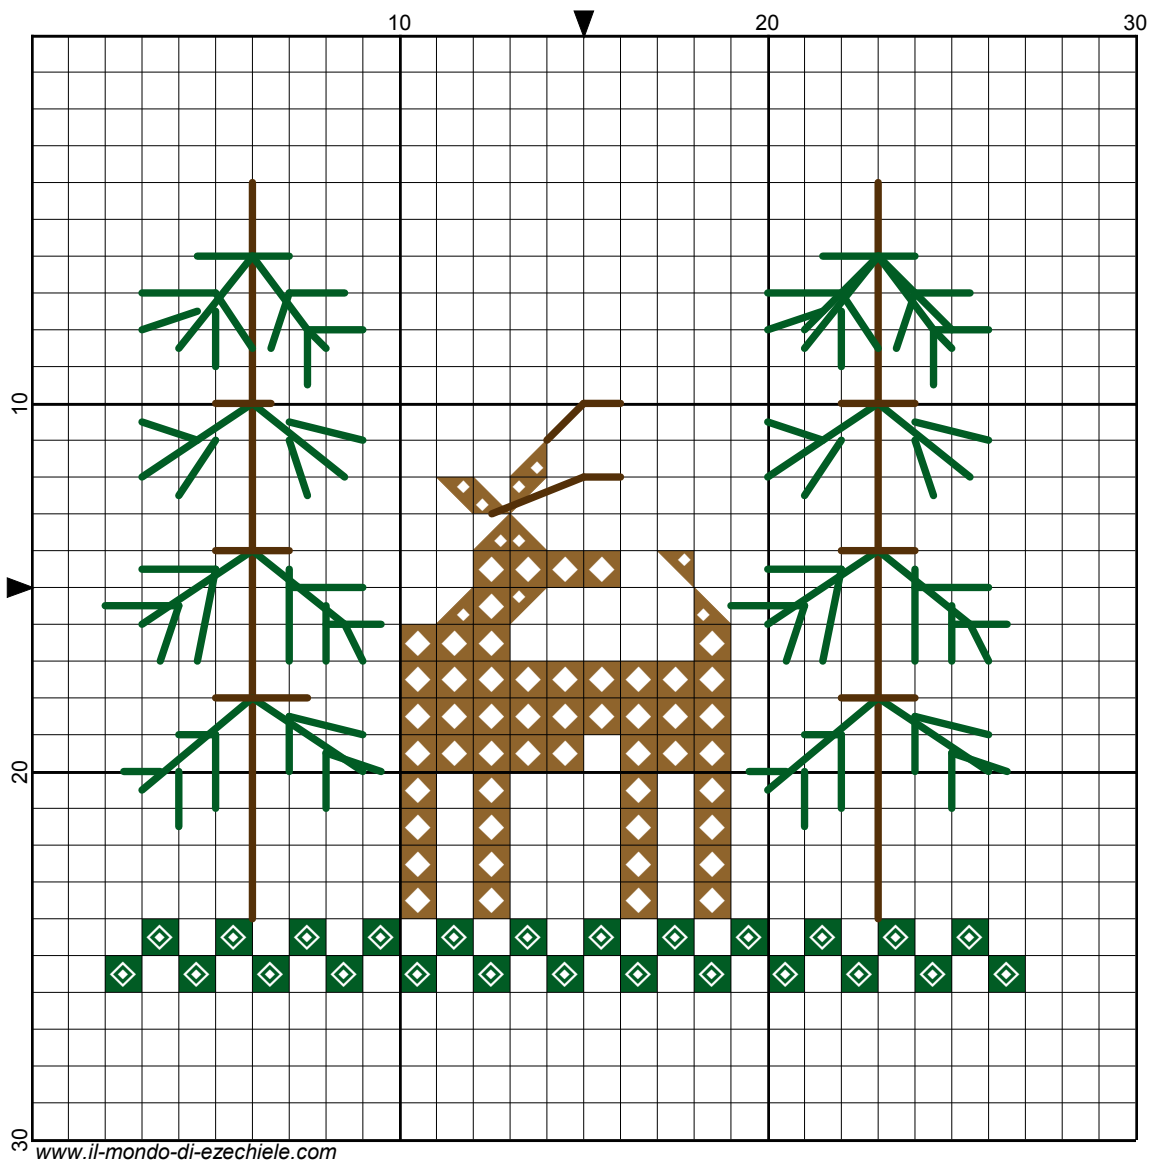

Deer in the wood by Eze

- Legend:
- DMC-699
 - DMC-434
- Backstitches:
- DMC-699
 - DMC-898

Deer in the wood

Author: Eze
Copyright: www.il-mondo-di-ezechiele.com
Grid Size: 30W x 30H
Design Area: 1,79" x 1,57" (25 x 22 stitches)

Legend:

  [2] DMC 699 christmas green

  [2] DMC 434 brown - lt

Backstitch Lines:

 DMC-699 christmas green

 DMC-898 coffee brown - vy dk