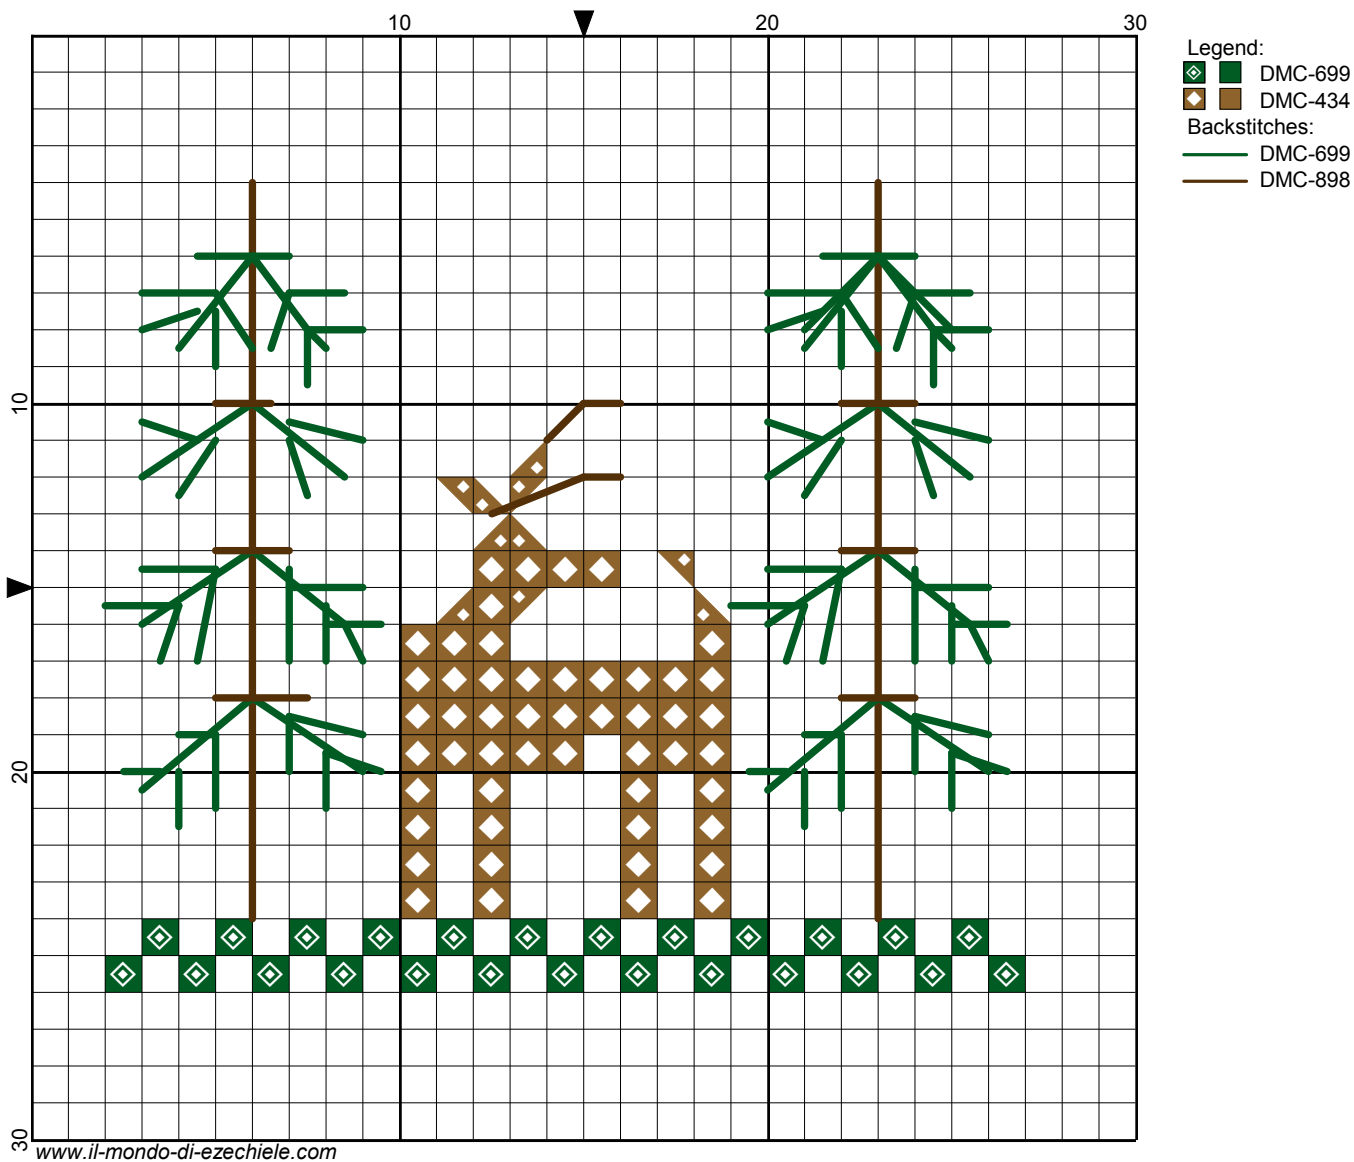

Deer in the wood by Eze

# Deer in the wood

---

**Author:** Eze  
**Copyright:** www.il-mondo-di-ezechiele.com  
**Grid Size:** 30W x 30H  
**Design Area:** 1,79" x 1,57" (25 x 22 stitches)

**Legend:**

  [2] DMC 699 christmas green

  [2] DMC 434 brown - lt

**Backstitch Lines:**

 DMC-699 christmas green

 DMC-898 coffee brown - vy dk