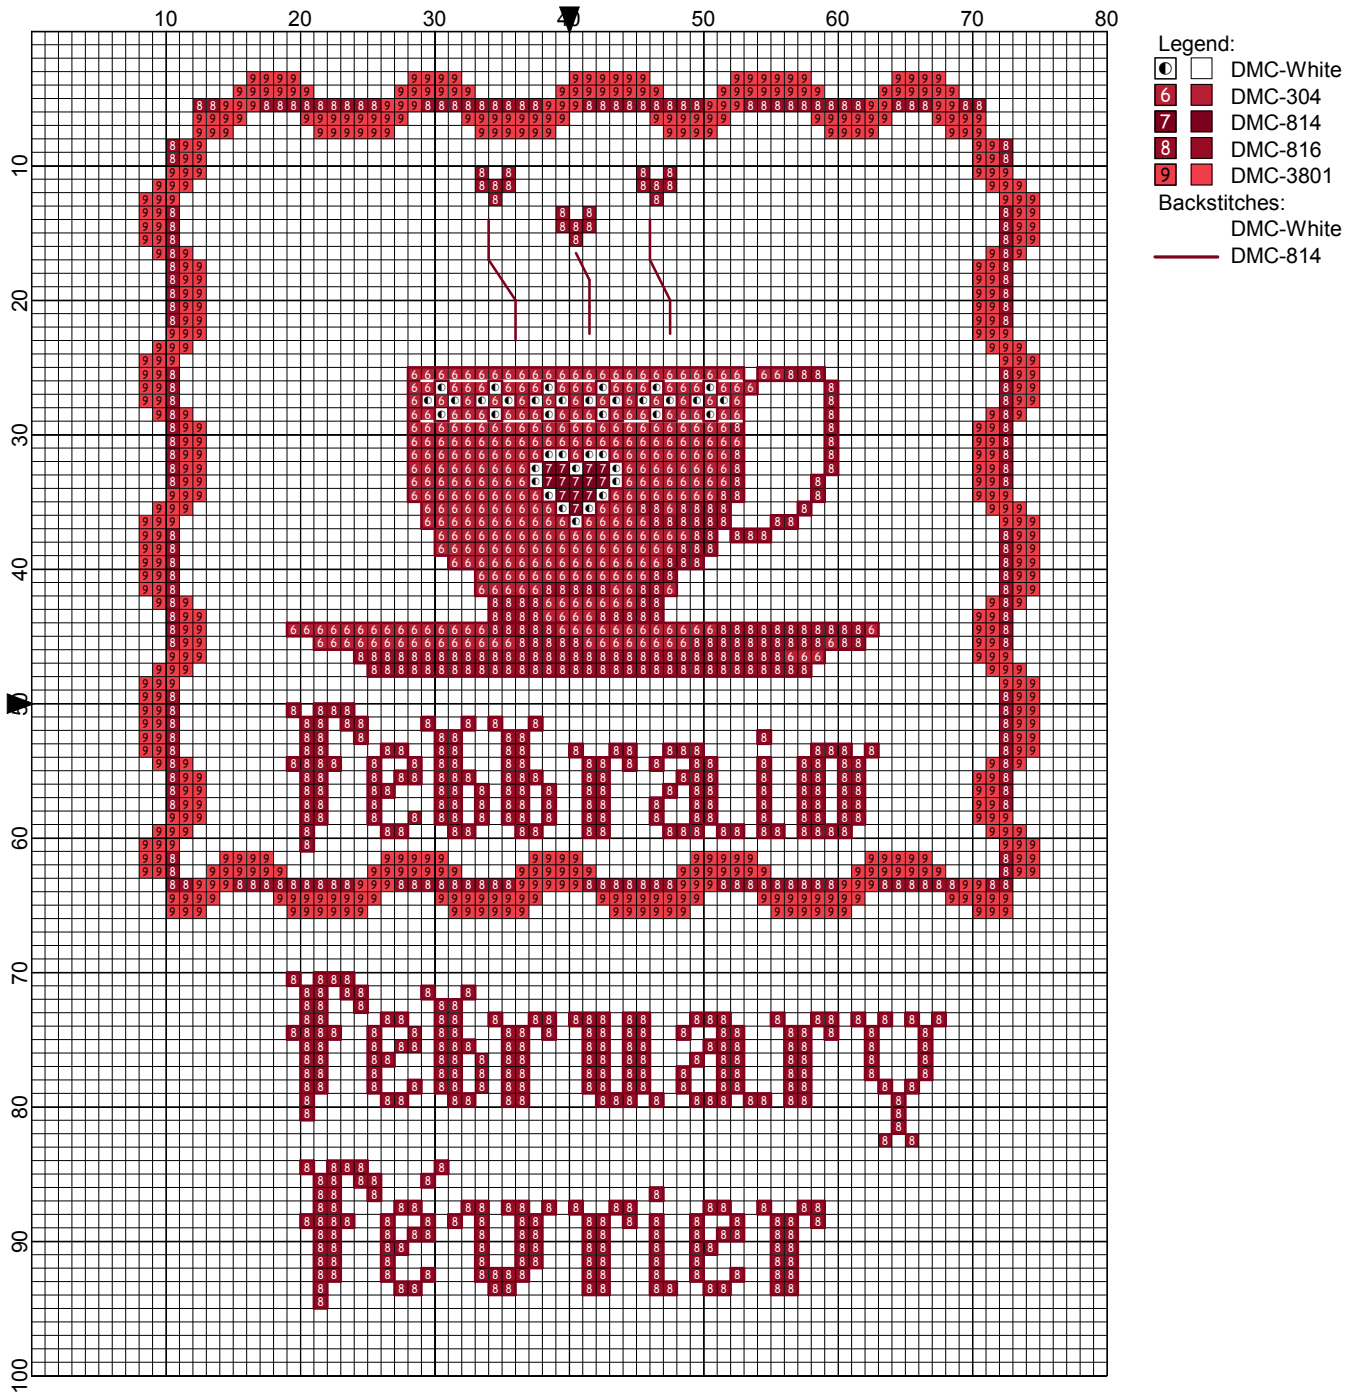

February by Eze

February

Author: Eze
Grid Size: 80W x 100H
Design Area: 4,79" x 6,57" (67 x 92 stitches)

Legend:

 [2] DMC White white	 [2] DMC 814 garnet - dk	 [2] DMC 3801 christmas red - lt
 [2] DMC 304 christmas red - md	 [2] DMC 816 garnet	

Backstitch Lines:

DMC-White white  DMC-814 garnet - dk