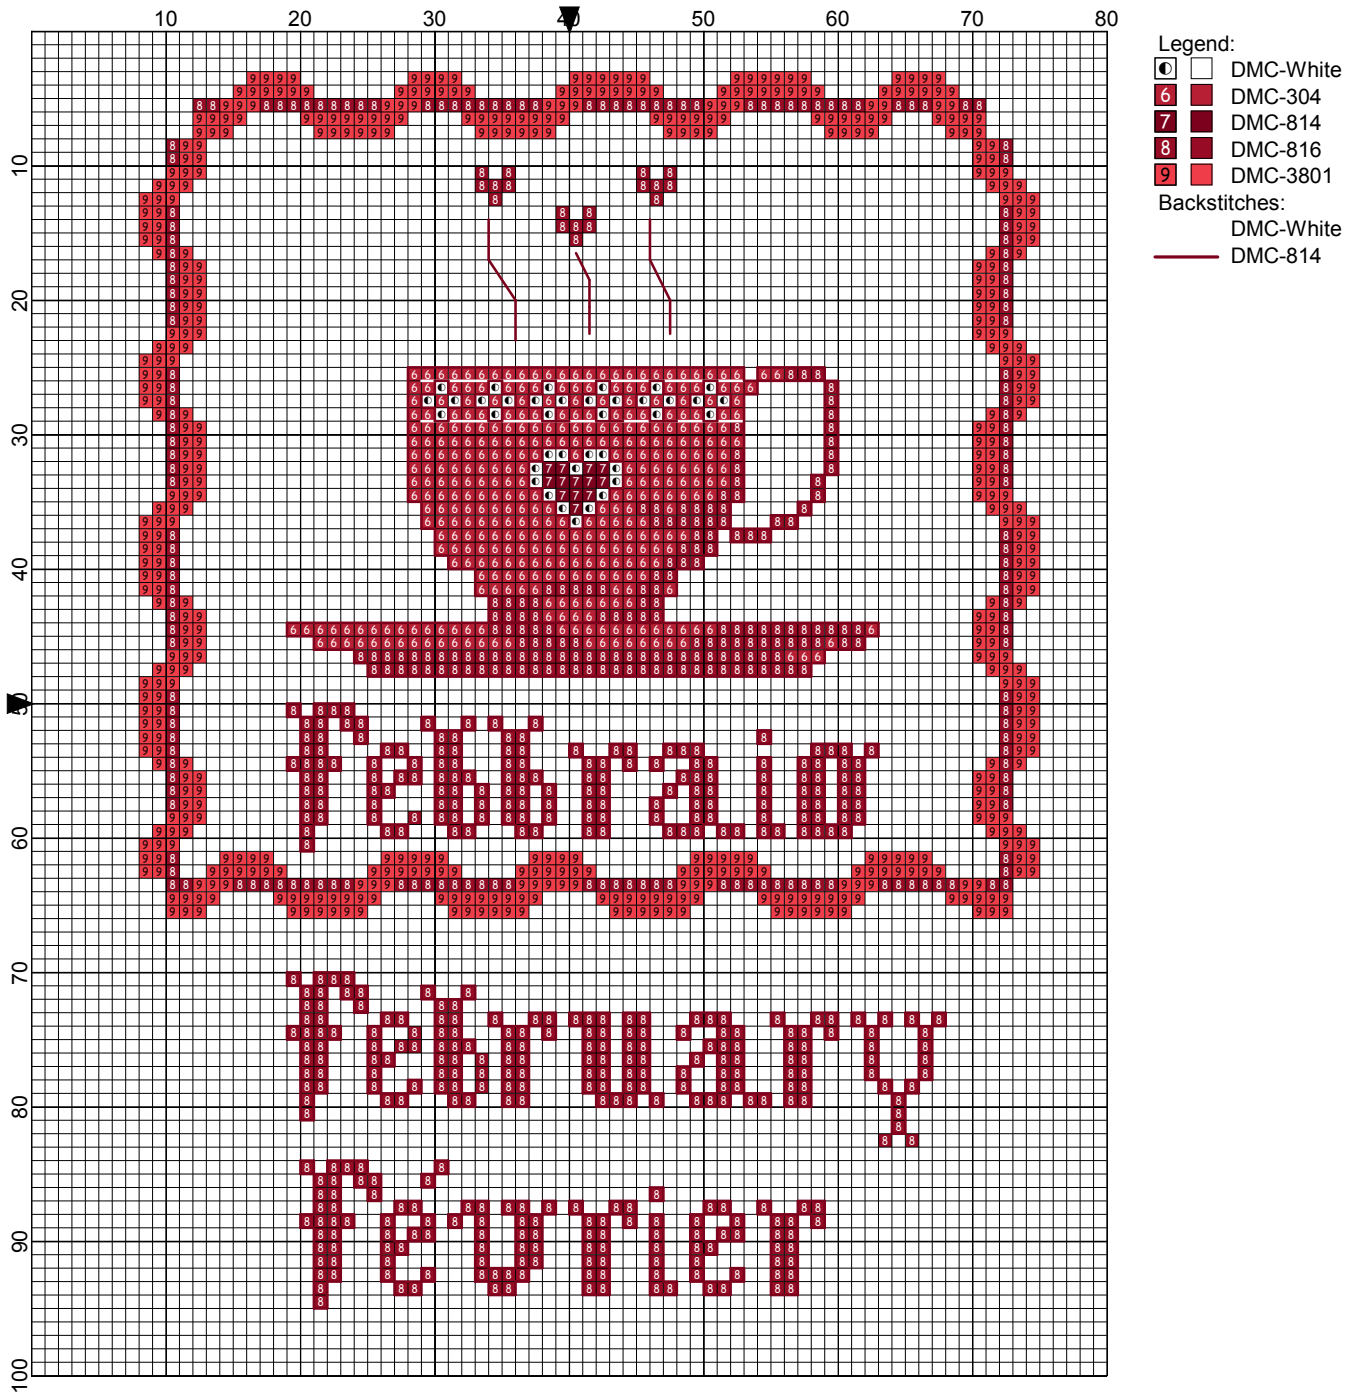

February by Eze

February

Author: Eze
Grid Size: 80W x 100H
Design Area: 4,79" x 6,57" (67 x 92 stitches)

Legend:

 [2]	DMC White white	 [2]	DMC 814 garnet - dk	 [2]	DMC 3801 christmas red - lt
 [2]	DMC 304 christmas red - md	 [2]	DMC 816 garnet		

Backstitch Lines:

DMC-White white  DMC-814 garnet - dk