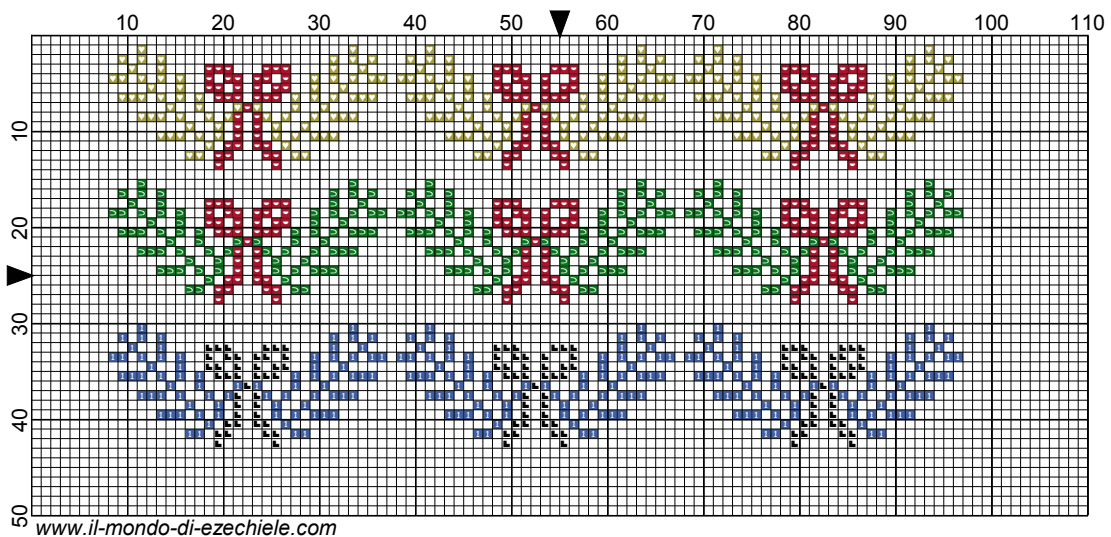

Red golden ribbons by Eze

Red golden ribbons

Author: Eze
Copyright: www.il-mondo-di-ezechiele.com
Grid Size: 110W x 50H
Design Area: 6,36" x 3,00" (89 x 42 stitches)

Legend:

		[2]	DMC	798	delft blue - dk			[2]	DMC	498	christmas red - dk			[2]	DMC	5200	snow white
		[2]	DMM	5282	Gold			[2]	DMC	700	christmas green - br						