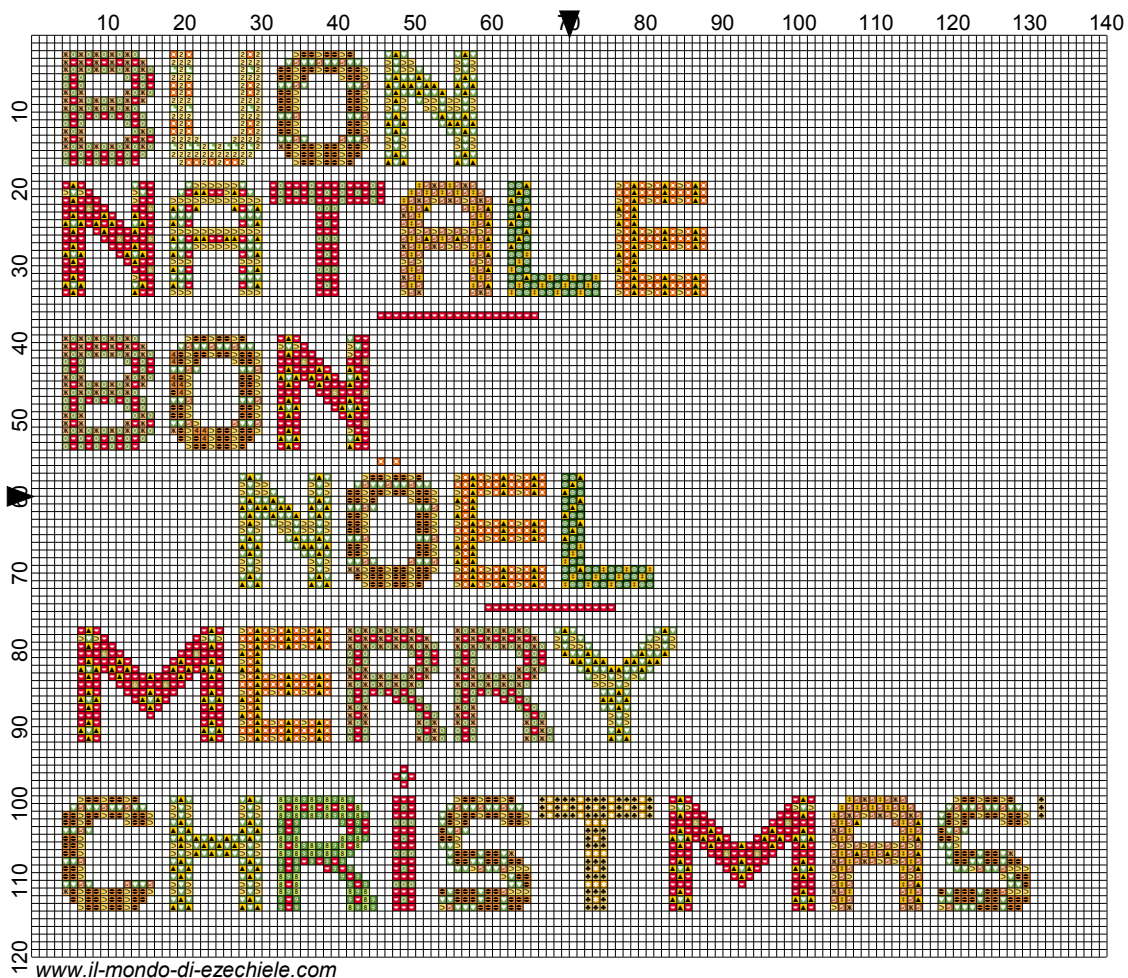

Buon Natale-merry Christmas -Bon Noel by EZE

- Legend:
- DMC-444
  - DMC-676
  - DMC-972
  - DMC-3345
  - DMC-3347
  - DMC-666
  - DMC-743
  - DMC-703
  - DMC-3853
  - DMC-947
  - DMC-3827
  - DMC-469
  - DMC-744
  - DMC-3853
  - DMC-301
  - DMC-832
  - DMC-907
  - DMC-905
  - DMC-783

# Buon Natale-merry Christmas -Bon Noel

---

**Author:** EZE  
**Copyright:** www.il-mondo-di-ezechiele.com  
**Grid Size:** 140W x 120H  
**Design Area:** 23,22 cm x 20,32 cm (128 x 112 stitches)

## Legend:

	[2]	DMC	444	lemon - dk		[2]	DMC	703	chartreuse		[2]	DMC	301	mahogany - md
	[2]	DMC	676	old gold - lt		[2]	DMC	3853	autumn gold - dk		[2]	DMC	832	golden olive
	[2]	DMC	972	canary - dp		[2]	DMC	947	burnt orange		[2]	DMC	907	parrot green - lt
	[2]	DMC	3345	hunter green - dk		[2]	DMC	3827	golden brown - pl		[2]	DMC	905	parrot green - dk
	[2]	DMC	3347	yellow green - md		[2]	DMC	469	avocado green		[2]	DMC	783	topaz - md
	[2]	DMC	666	christmas red - br		[2]	DMC	744	yellow - pl					
	[2]	DMC	743	yellow - md		[2]	DMC	3853	autumn gold - dk					