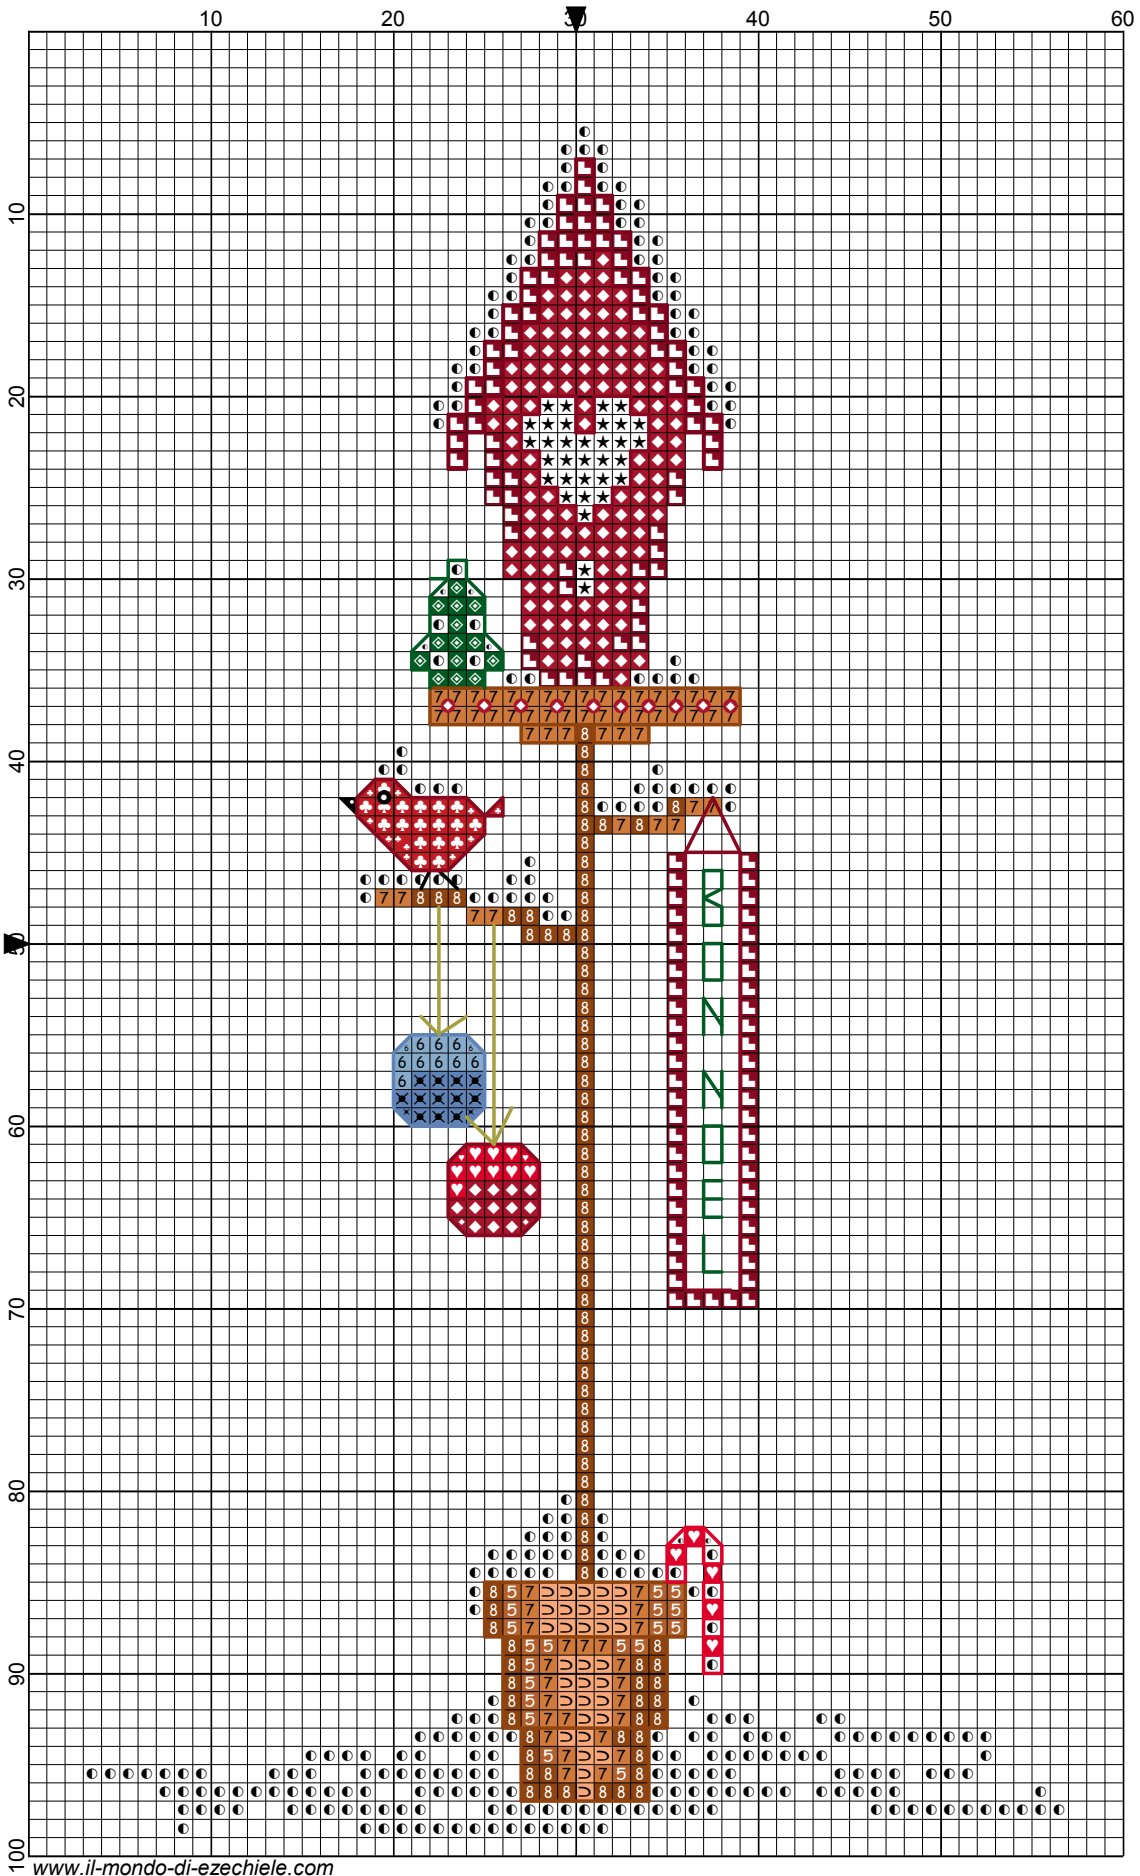

BIRDHOUSE -12 December by Eze

Legend:

- DMC-310
 - DMC-White
 - DMC-699
 - DMC-3776
 - DMC-301
 - DMC-400
 - DMC-402
 - DMC-5200
 - DMC-498
 - DMC-815
 - DMC-817
 - DMC-666
 - DMC-799
 - DMC-809
- Backstitches:
- DMC-310
 - DMC-699
 - DMC-400
 - DMC-815
 - DMC-814
 - DMC-666
 - DMM-5282
 - DMC-799
- French Knots:
- DMC-310
 - DMC-498

www.il-mondo-di-ezechiele.com

BIRDHOUSE -12 December

Author: Eze
Copyright: www.il-mondo-di-ezechiele.com
Grid Size: 60W x 100H
Design Area: 3,86" x 6,71" (54 x 94 stitches)

Legend:

 [2] DMC 310 black	 [2] DMC 400 mahogany - dk	 [2] DMC 817 coral red - vy dk
 [2] DMC White white	 [2] DMC 402 mahogany - vy lt	 [2] DMC 666 christmas red - br
 [2] DMC 699 christmas green	 [2] DMC 5200 snow white	 [2] DMC 799 delft blue - md
 [2] DMC 3776 mahogany - lt	 [2] DMC 498 christmas red - dk	 [2] DMC 809 delft blue
 [2] DMC 301 mahogany - md	 [2] DMC 815 garnet - md	

Backstitch Lines:

 DMC-310 black	 DMC-815 garnet - md	 DMM-5282 Gold
 DMC-699 christmas green	 DMC-814 garnet - dk	 DMC-799 delft blue - md
 DMC-400 mahogany - dk	 DMC-666 christmas red - br	

French Knots: