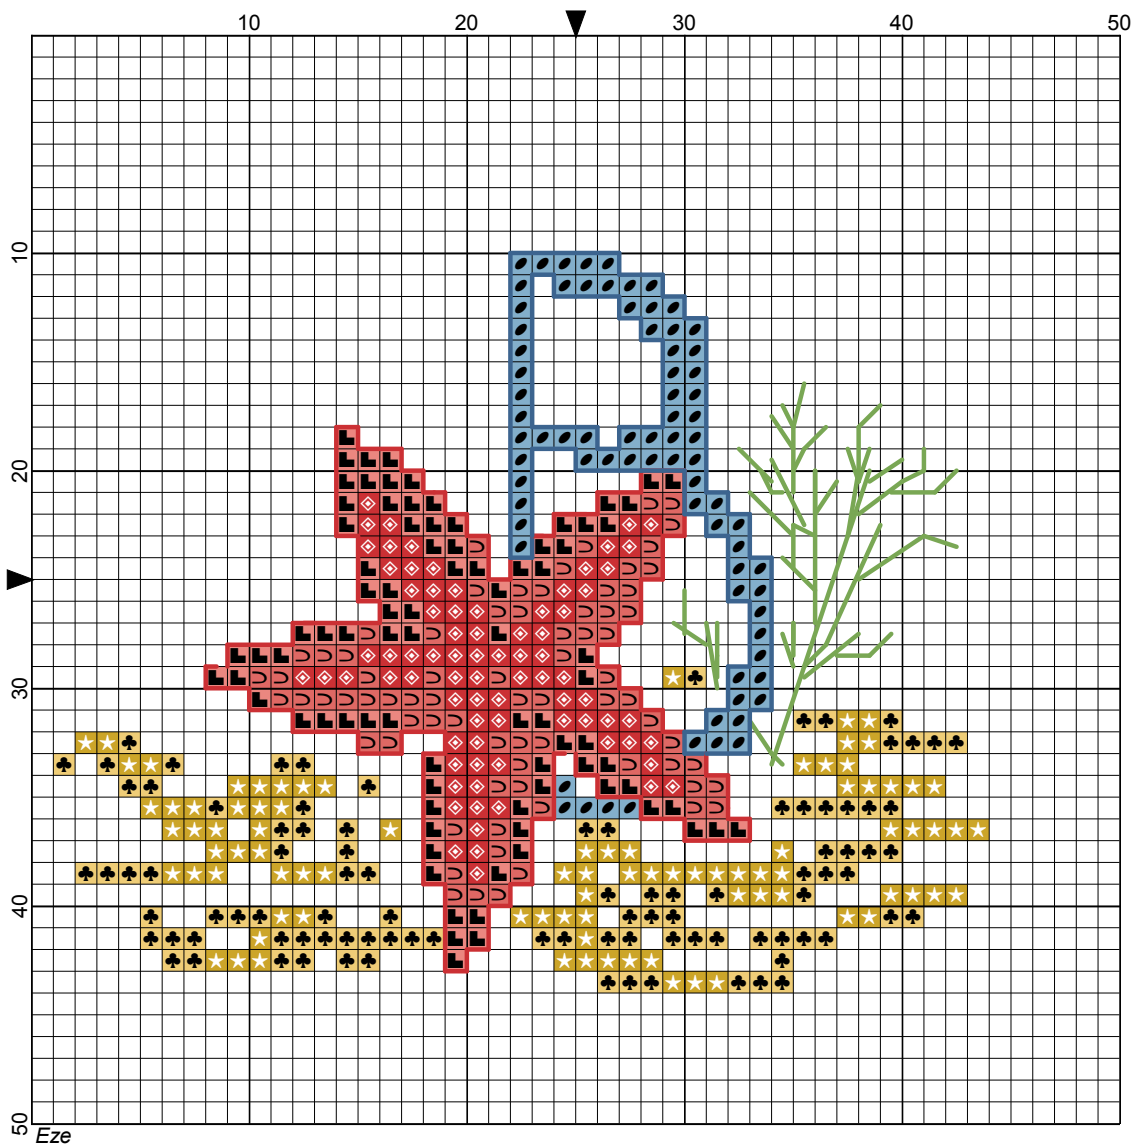

Al mare - Lettera B by Eze

- Legend:
- DMC-813
  - DMC-680
  - DMC-676
  - DMC-349
  - DMC-351
  - DMC-352
- Backstitches:
- DMC-3347
  - DMC-349
  - DMC-825

# Al mare - Lettera B

---

**Author:** Eze  
**Copyright:** Eze  
**Grid Size:** 50W x 50H  
**Design Area:** 7,80 cm x 6,17 cm (43 x 34 stitches)

## Legend:

 [2] DMC 813 blue - lt  
 [2] DMC 680 old gold - dk

 [2] DMC 676 old gold - lt  
 [2] DMC 349 coral - dk

 [2] DMC 351 coral  
 [2] DMC 352 coral -lt

## Backstitch Lines:

 DMC-3347 yellow green - md

 DMC-349 coral - dk

 DMC-825 blue - dk