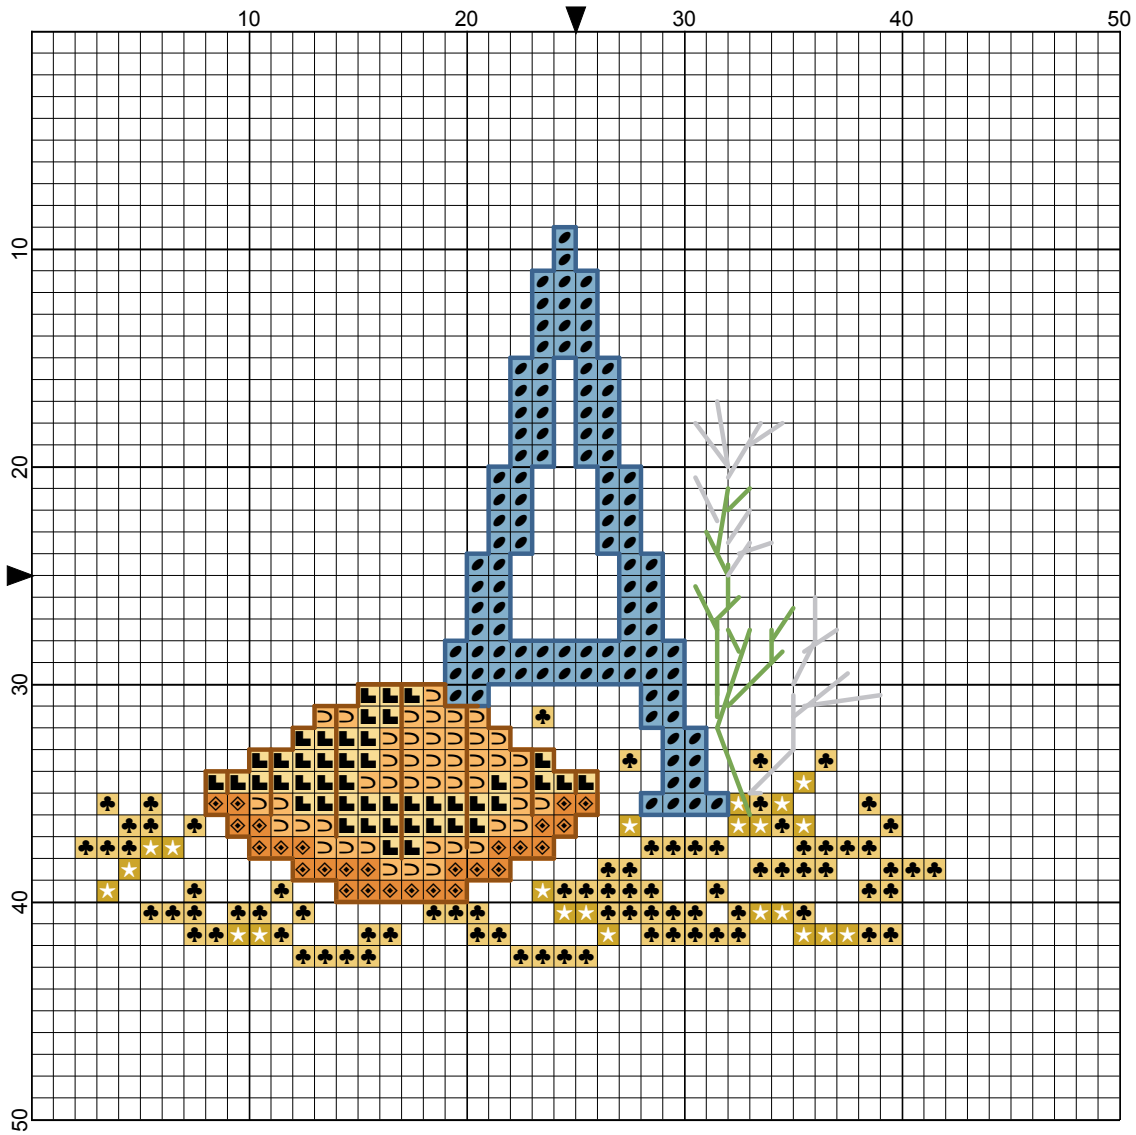

Al mare - Lettera "A" - At the sea Letter "A" by

- Legend:
- DMC-3854
 - DMC-3855
 - DMC-3853
 - DMC-813
 - DMC-676
 - DMC-680
- Backstitches:
- DMC-415
 - DMC-3347
 - DMC-3853
 - DMC-975
 - DMC-825

Al mare - Lettera "A" - At the sea Letter "A"

Grid Size: 50W x 50H
Design Area: 7,26 cm x 6,17 cm (40 x 34 stitches)

Legend:

 [2] DMC 3854 autumn gold - md
 [2] DMC 3855 autumn gold - lt

 [2] DMC 3853 autumn gold - dk
 [2] DMC 813 blue - lt

 [2] DMC 676 old gold - lt
 [2] DMC 680 old gold - dk

Backstitch Lines:

 DMC-415 pearl gray
 DMC-3347 yellow green - md

 DMC-3853 autumn gold - dk
 DMC-975 golden brown - dk

 DMC-825 blue - dk