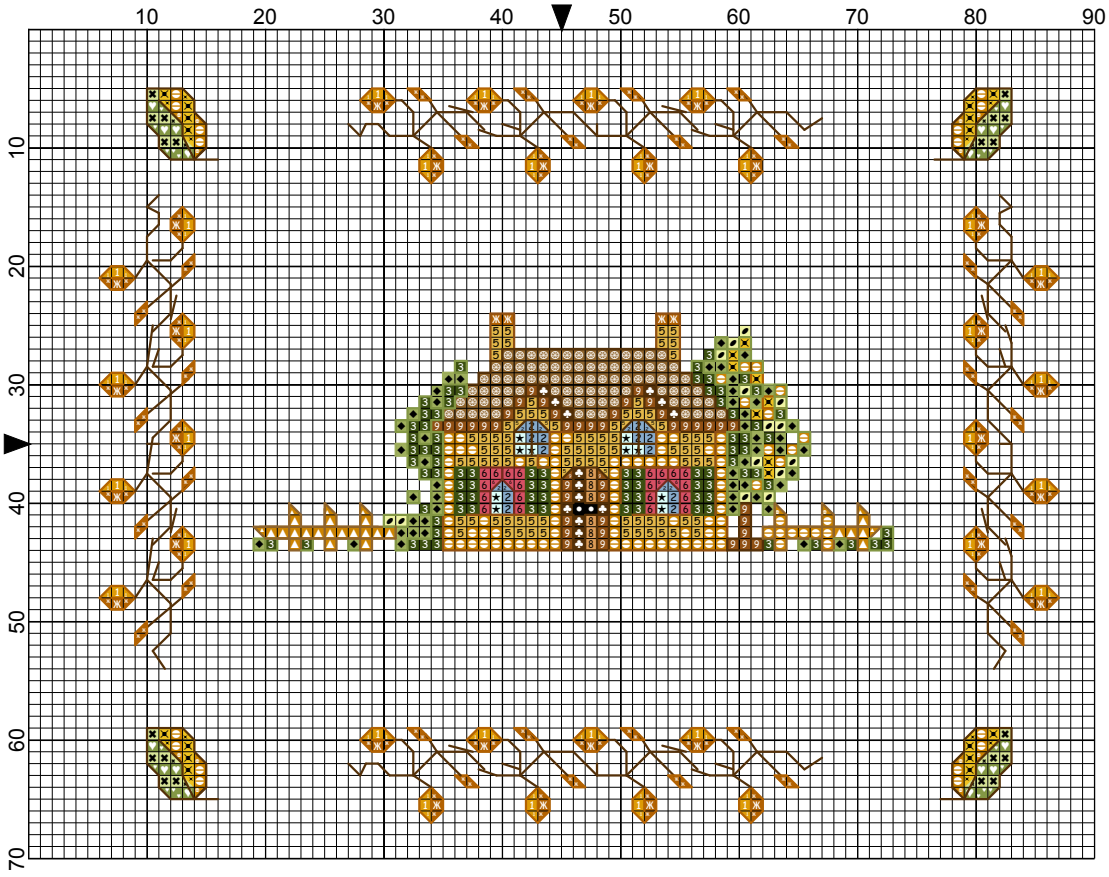

FALL by

Legend:

- DMC-310
- DMC-809
- DMC-782
- DMC-472
- DMC-469
- DMC-898
- DMC-781
- DMC-728
- DMC-780
- DMC-783
- DMC-935
- DMC-729
- DMC-335
- DMC-975
- DMC-977
- DMC-434
- DMC-470
- DMC-165
- DMC-747

Backstitches:

- DMC-469
- DMC-898
- DMC-780
- DMC-935
- DMC-3857
- DMC-975
- DMC-434
- DMC-470

FALL

Grid Size: 90W x 70H
Design Area: 5,79" x 4,43" (81 x 62 stitches)

Legend:

 [2] DMC 310 black	 [2] DMC 728 golden yellow	 [2] DMC 977 golden brown - lt
 [2] DMC 809 delft blue	 [2] DMC 780 topaz - ul vy dk	 [2] DMC 434 brown - lt
 [2] DMC 782 topaz - dk	 [2] DMC 783 topaz - md	 [2] DMC 470 avocado green - lt
 [2] DMC 472 avocado green - ul lt	 [2] DMC 935 avocado green - dk	 [2] DMC 165 moss green - vy lt
 [2] DMC 469 avocado green	 [2] DMC 729 old gold - md	 [2] DMC 747 sky blue - vy lt
 [2] DMC 898 coffee brown - vy dk	 [2] DMC 335 rose	
 [2] DMC 781 topaz - vy dk	 [2] DMC 975 golden brown - dk	