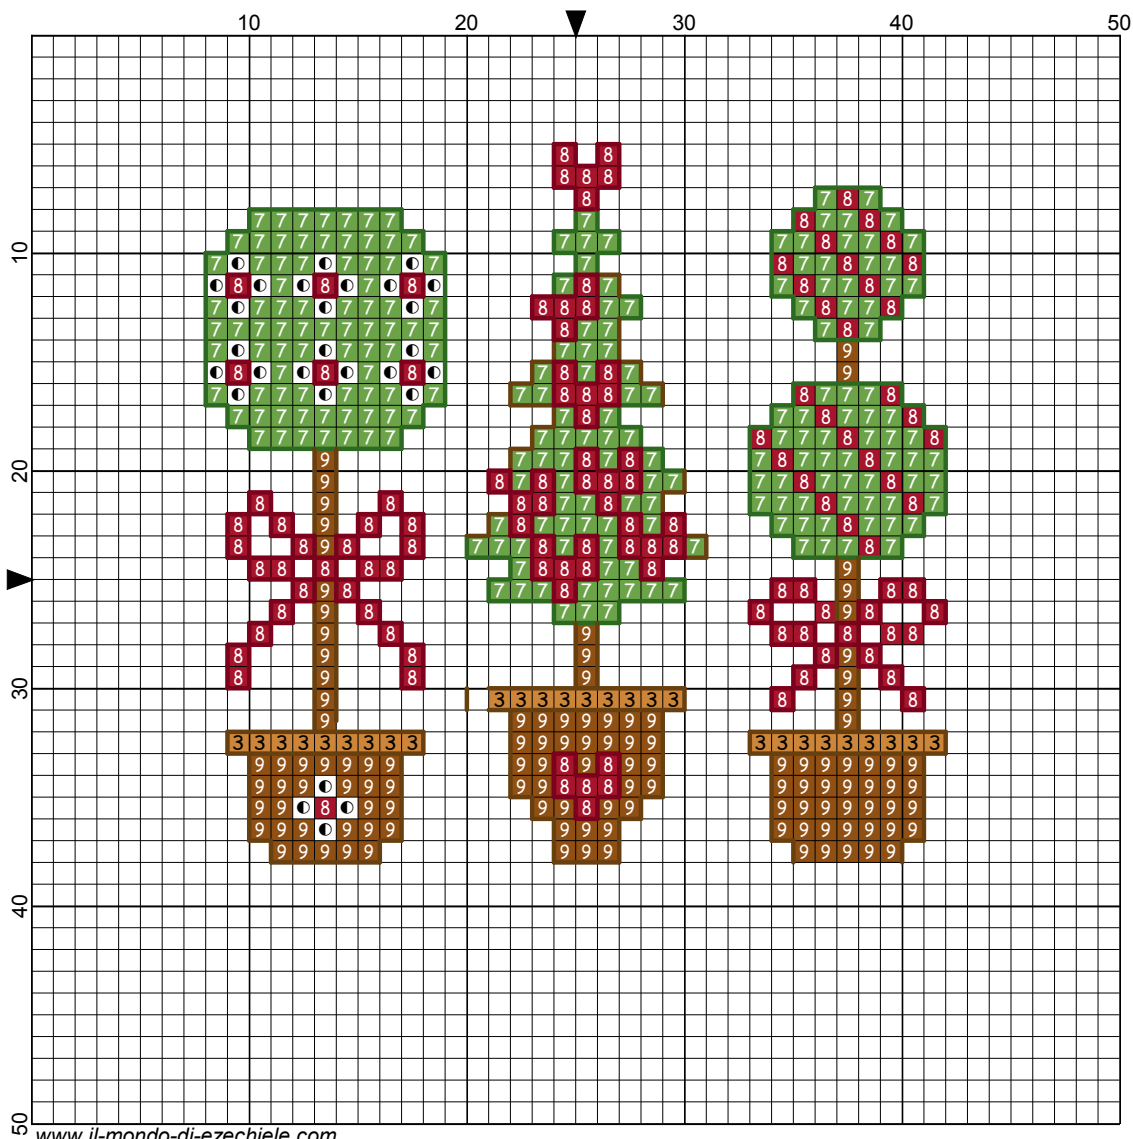

ALBERI DI NATALE 2 by eze

- Legend:
- DMC-White
 - DMC-976
 - DMC-988
 - DMC-498
 - DMC-975
- Backstitches:
- DMC-801
 - DMC-986
 - DMC-814

www.il-mondo-di-ezechiele.com

ALBERI DI NATALE 2

Author: eze
Copyright: www.il-mondo-di-ezechiele.com
Grid Size: 50W x 50H
Design Area: 2,43" x 2,36" (34 x 33 stitches)

Legend:

 [2]	DMC White white	 [2]	DMC 988 forest green - md	 [2]	DMC 975 golden brown - dk
 [2]	DMC 976 golden brown - md	 [2]	DMC 498 christmas red - dk		

Backstitch Lines:

	DMC-801 coffee brown - dk		DMC-986 forest green - vy dk		DMC-814 garnet - dk
--	---------------------------	---	------------------------------	---	---------------------