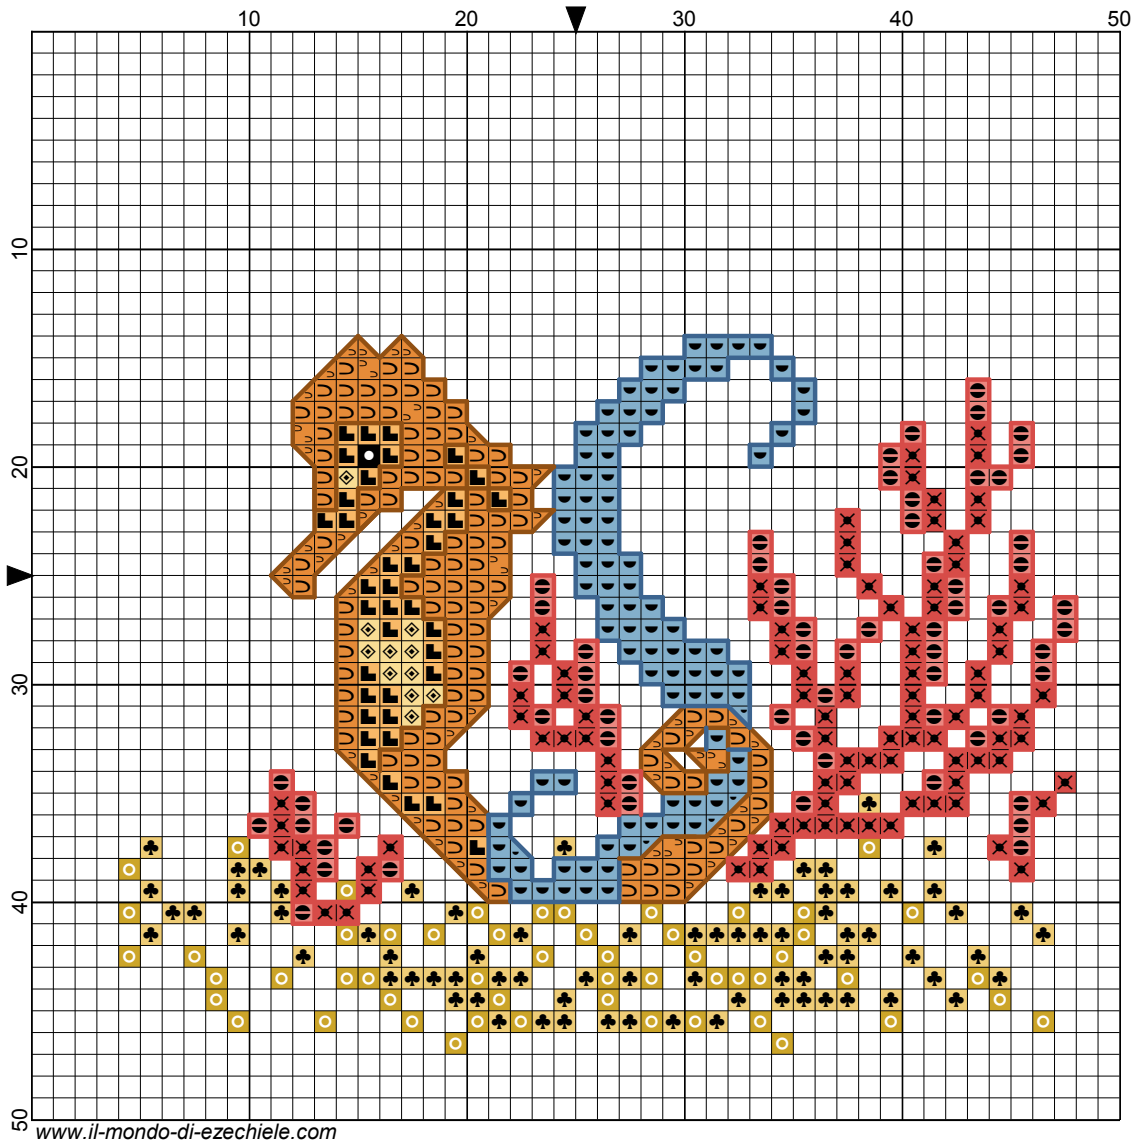

AL MARE - Lettera S by Eze

# AL MARE - Lettera S

---

**Author:** Eze  
**Copyright:** www.il-mondo-di-ezechiele.com  
**Grid Size:** 50W x 50H  
**Design Area:** 7,98 cm x 5,99 cm (44 x 33 stitches)

## Legend:

 [2] DMC 310 black	 [2] DMC 813 blue - lt	 [2] DMC 3855 autumn gold - lt
 [2] DMC 676 old gold - lt	 [2] DMC 3853 autumn gold - dk	 [2] DMC 352 coral -lt
 [2] DMC 680 old gold - dk	 [2] DMC 3854 autumn gold - md	 [2] DMC 350 coral - md

## Backstitch Lines:

 DMC-825 blue - dk	 DMC-975 golden brown - dk	 DMC-350 coral - md
--	---	--