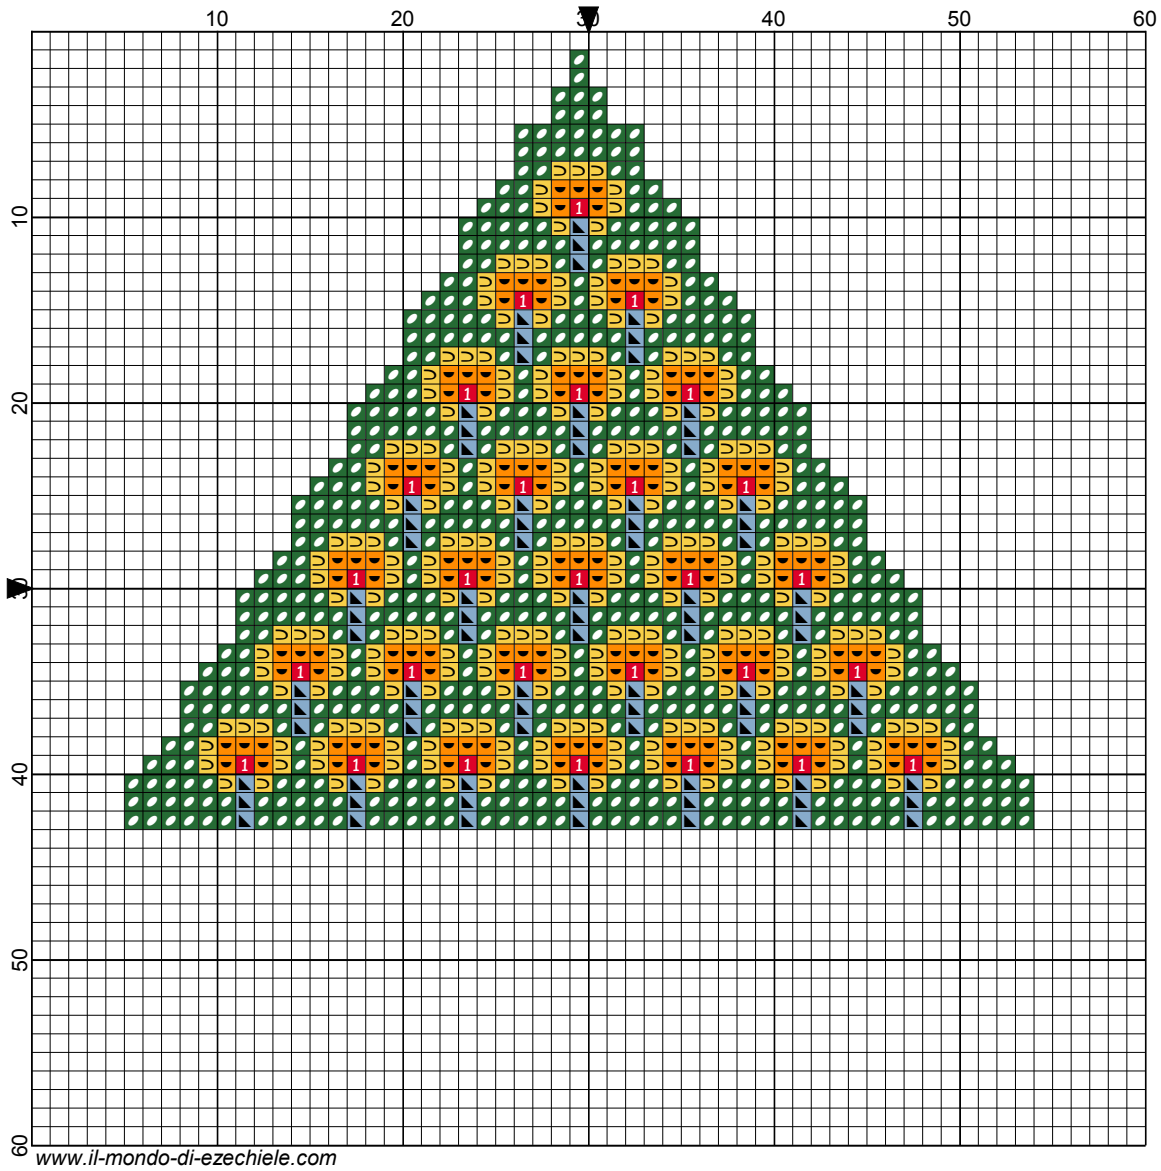

A simple Christmas trees by Eze

# A simple Christmas trees

---

**Author:** Eze  
**Copyright:** [www.il-mondo-di-ezechiele.com](http://www.il-mondo-di-ezechiele.com)  
**Grid Size:** 60W x 60H  
**Design Area:** 8,89 cm x 7,62 cm (49 x 42 stitches)

## Legend:

 [2] DMC 740 tangerine  
 [2] DMC 725 topaz  
 [2] DMC 809 delft blue

 [2] DMC 319 pistachio green - vy dk  
 [2] DMC 666 christmas red - br