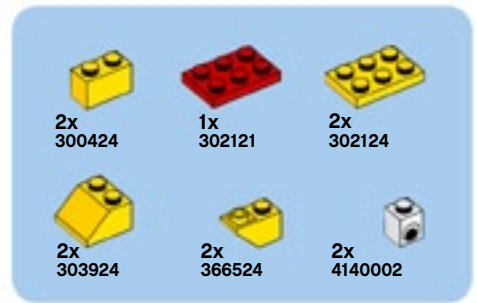

Chickens Hühner Poulets

To order the elements featured visit LEGOshop.com/PickABrick. Unfortunately LEGO cannot guarantee the availability of elements during Easter time. The last order date for Pick A Brick elements in time for Easter delivery is: Australia and New Zealand: Mar. 10th US and Canada: Mar. 19th Europe: Mar. 17th.