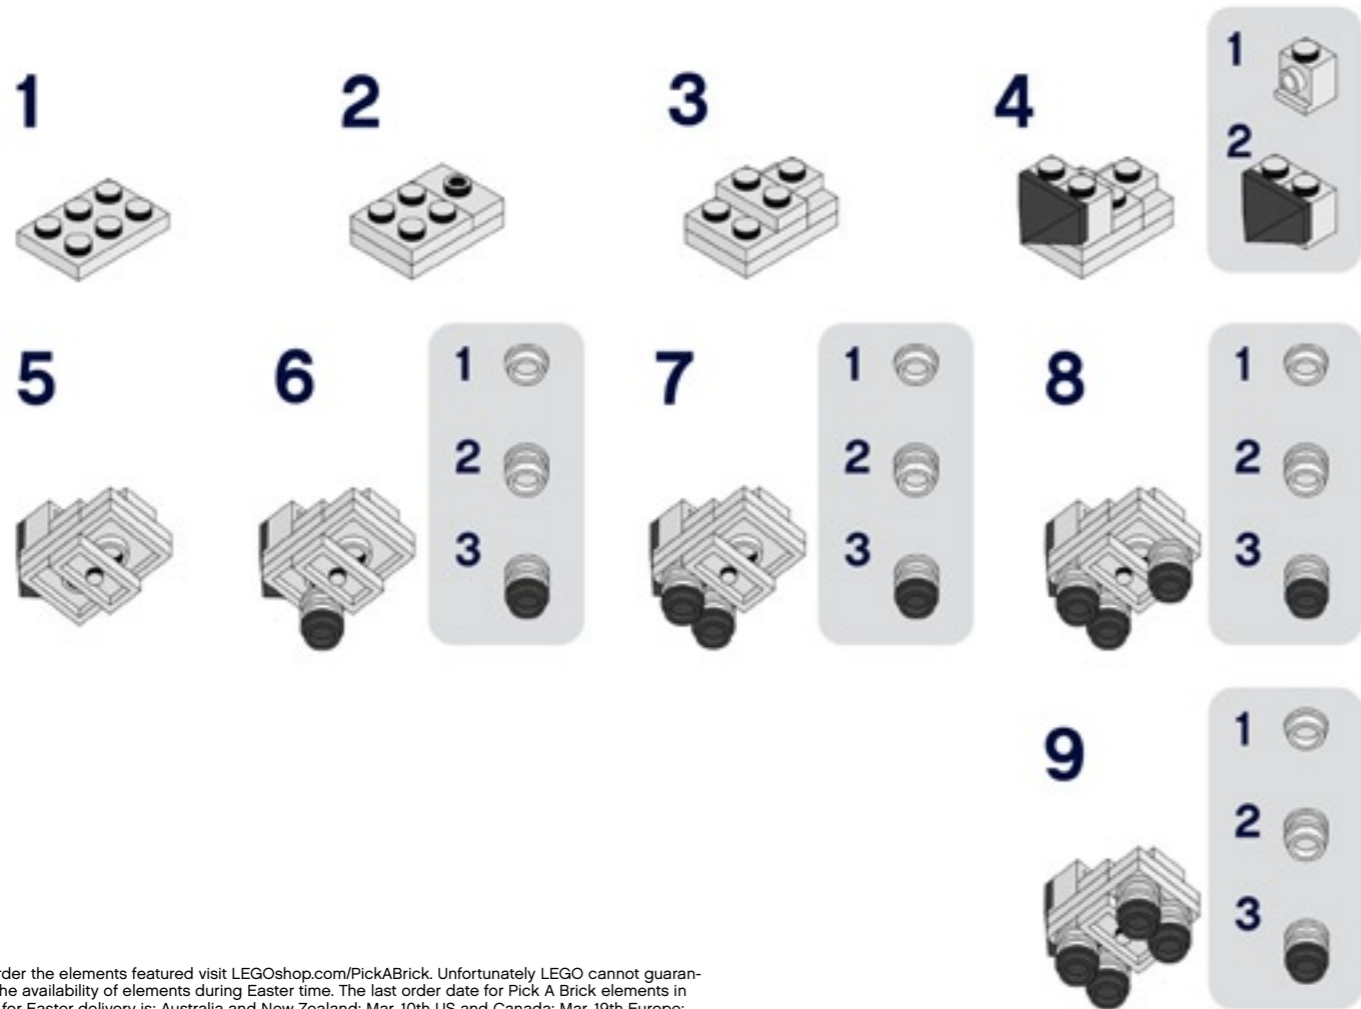

Lambs Schafe Moutons