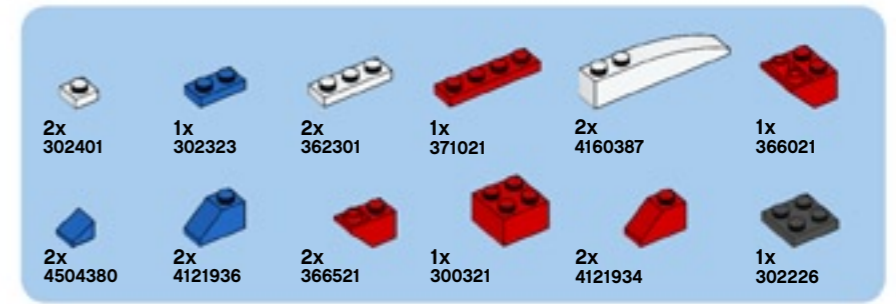

Rabbit Hase Lapin

To order the elements featured visit LEGOshop.com/PickABrick. Unfortunately LEGO cannot guarantee the availability of elements during Easter time. The last order date for Pick A Brick elements in time for Easter delivery is: Australia and New Zealand: Mar. 10th US and Canada: Mar. 19th Europe: Mar. 17th.

Pour commander les éléments ci-dessus, veuillez visiter LEGOshop.com/PickABrick. Veuillez noter que la compagnie LEGO ne peut pas garantir la disponibilité de toutes ces briques et éléments pour les fêtes de Pâques. Les commandes de produits Pick A Brick doivent être passées avant les dates suivantes pour être reçues à temps pour Pâques : Le 10 mars pour l'Australie et la Nouvelle-Zélande, le 19 mars pour les Etats-Unis et le Canada, le 17 mars l'Europe.

Alle verwendeten Elemente sind bestellbar unter LEGOshop.com/PickABrick. Hinweis: Um die Lieferung Ihrer Pick A Brick und LEGO Factory Artikel noch vor Ostern zu erhalten, bestellen Sie bitte vor folgenden Daten: Australien und Neuseeland: 10. März USA und Kanada: 19. März Europa: 17. März.

To order the elements featured visit LEGOshop.com/PickABrick. Unfortunately LEGO cannot guarantee the availability of elements during Easter time. The last order date for Pick A Brick elements in time for Easter delivery is: Australia and New Zealand: Mar. 10th US and Canada: Mar. 19th Europe: Mar. 17th.

Pour commander les éléments ci-dessus, veuillez visiter LEGOshop.com/PickABrick. Veuillez noter que la compagnie LEGO ne peut pas garantir la disponibilité de toutes ces briques et éléments pour les fêtes de Pâques. Les commandes de produits Pick A Brick doivent être passées avant les dates suivantes pour être reçues à temps pour Pâques : Le 10 mars pour l'Australie et la Nouvelle-Zélande, le 19 mars pour les Etats-Unis et le Canada, le 17 mars l'Europe.

Alle verwendeten Elemente sind bestellbar unter LEGOshop.com/PickABrick. Hinweis: Um die Lieferung Ihrer Pick A Brick und LEGO Factory Artikel noch vor Ostern zu erhalten, bestellen Sie bitte vor folgenden Daten: Australien und Neuseeland: 10. März USA und Kanada: 19. März Europa: 17. März.