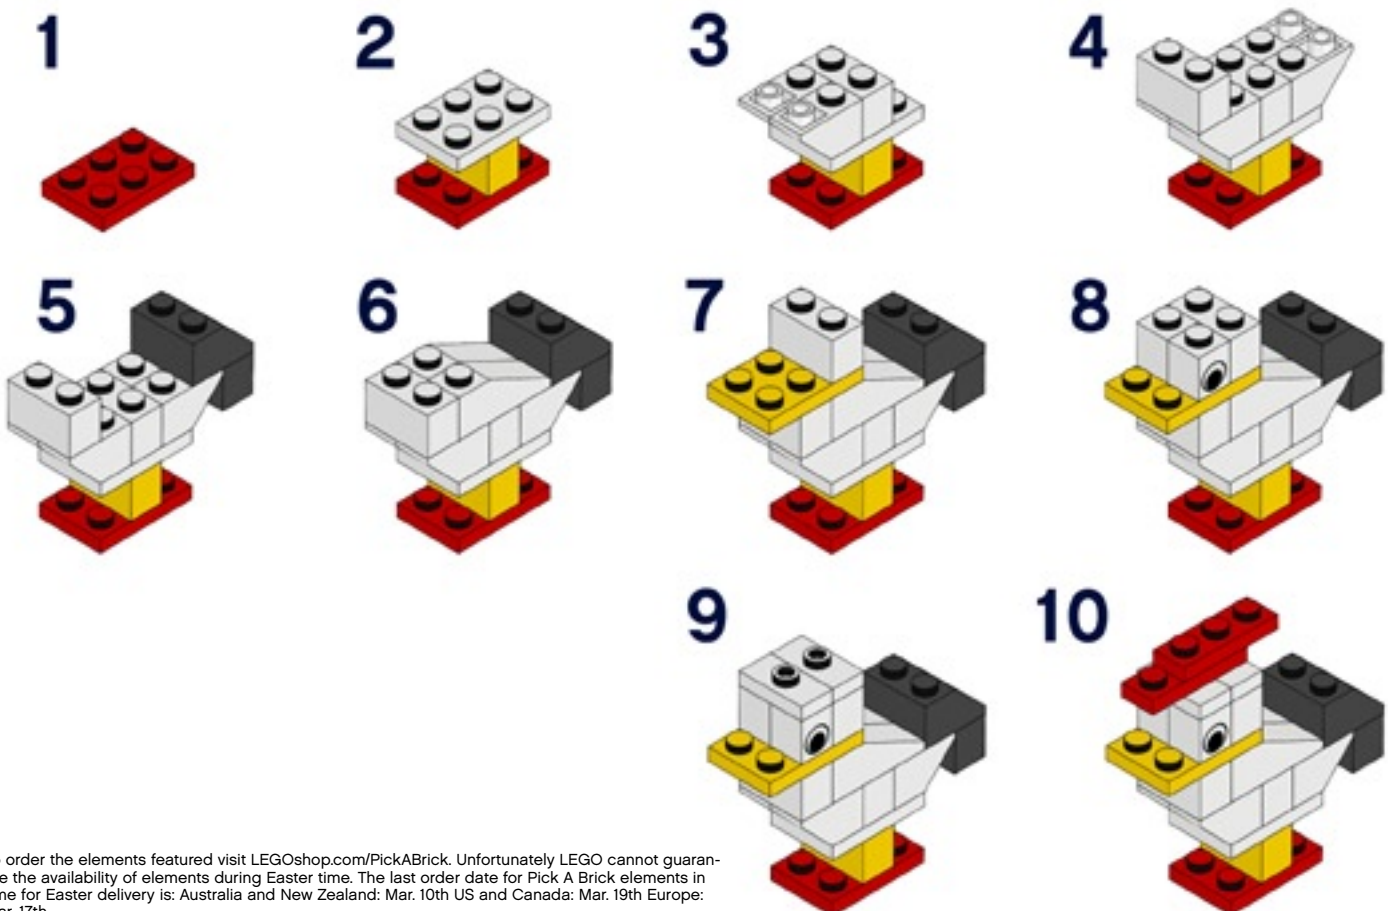

Chickens Hühner Poulets

To order the elements featured visit LEGOshop.com/PickABrick. Unfortunately LEGO cannot guarantee the availability of elements during Easter time. The last order date for Pick A Brick elements in time for Easter delivery is: Australia and New Zealand: Mar. 10th US and Canada: Mar. 19th Europe: Mar. 17th.