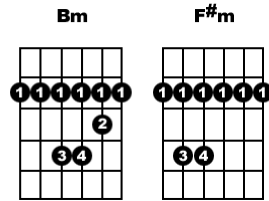

Artist: Edwards Don
Song: Colorado Trail

COUPLET 1

D Ride all the lonely nights
G Ride through the **D** day
Keep the herd a movin on
G Movin on its **A** way

REFRAIN 1

D Weep all ye little rains
G Wail winds **D** wail
All **Bm** along **F#m** along **Bm** along
G The colorado **D** trail

PONT

COUPLET 2

D Eyes like the morning star
G Cheeks like a **D** rose
Laura was a pretty girl
G God almighty **A** knows

REFRAIN 2

D Weep all ye little rains

G Wail winds **D** wail

All **Bm** along **F#m** along **Bm** along

G The colorado **D** trail

PONT

COUPLET 3

D Ride through the stormy night

G Dark is the **D** sky

I wish I'd stayed in Abilene

G Nice and warm and **A** dry

REFRAIN 3

D Weep all ye little rains

G Wail winds **D** wail

All **Bm** along **F#m** along **Bm** along

G The colorado **D** trail

All **Bm** along **F#m** along **Bm** along

G The colorado **D** trail