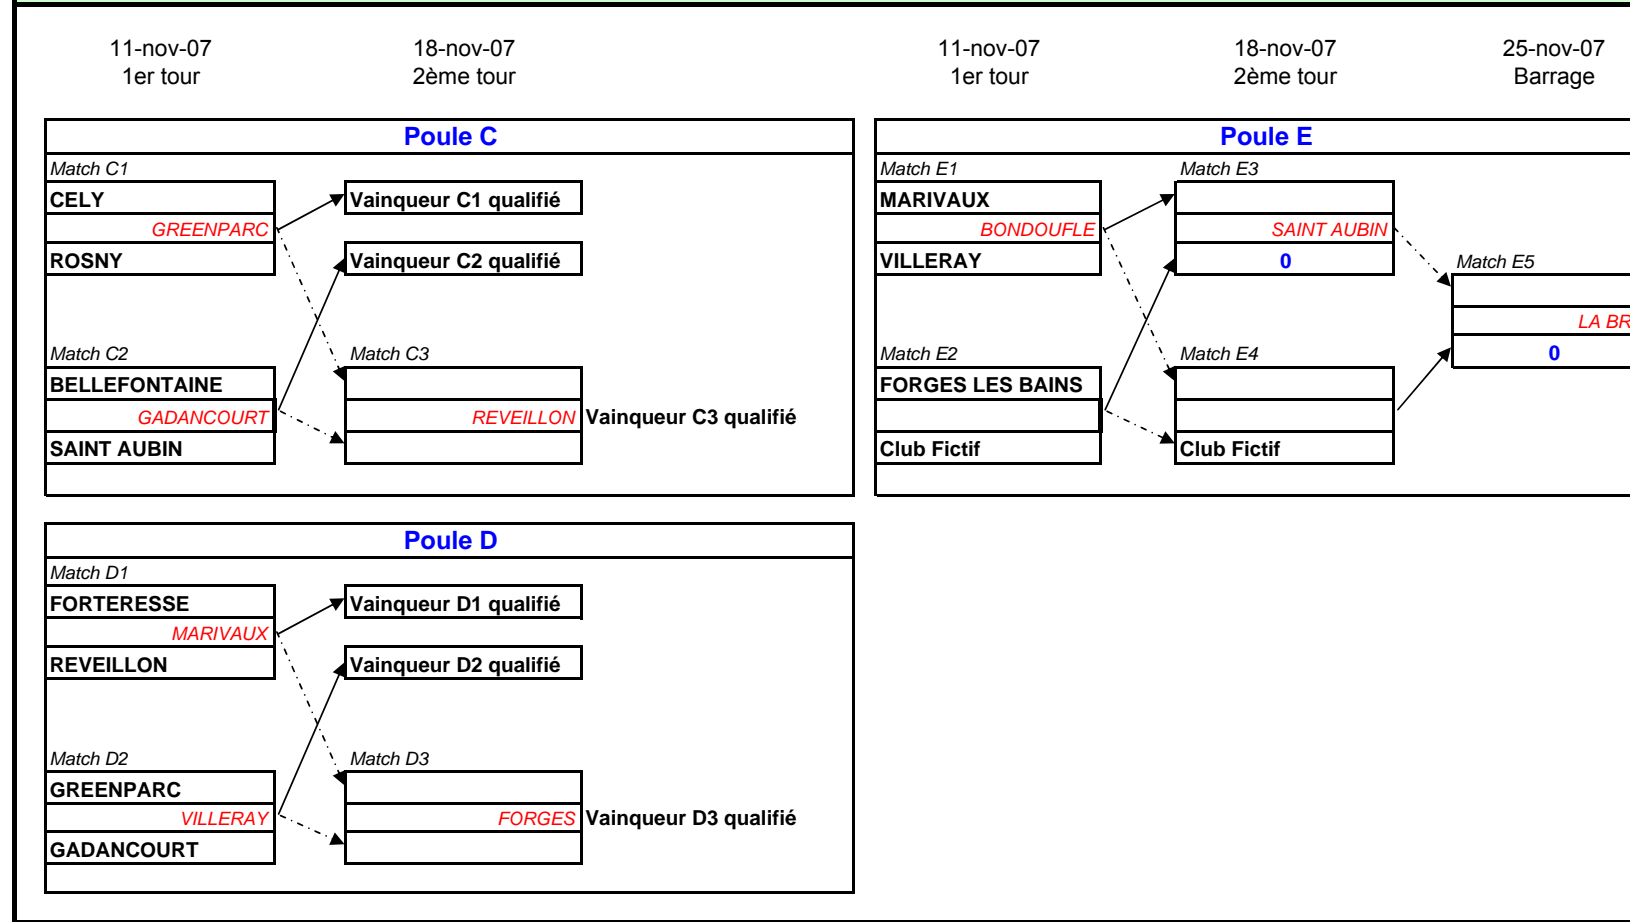

09-déc-07
1/4-finale

16-déc-07
1/2 finale

Clubs montant
en 1ère Division

1er Poule C

CELY

2ème Poule F

GONESSE

1er Poule D

ROSNY

2ème Poule E

1er Poule E

SAINT AUBIN

2ème Poule D

MEAUX BOUTIGNY

1er Poule F

BELLEFONTAINE

2ème Poule C

Promotion DAMES

PHASE FINALE PROMOTION DAMES 2007

COUPE D'AUTOMNE 2007 - OCCUPATION DES TERRAINS

| | CLUBS | 11 nov 07 | 18-nov-07 | 25-nov-07 | 09-déc | 16 dec 07 |
|----|----------------------|--------------------------|------------------------|-------------|------------------------|-------------|
| 1 | ABLEIGES | | DivDames | Div Mess | | |
| 2 | BELLEFONTAINE | | DivMess/Div Dames | | Promo Mess | |
| 3 | BONDOUFLE | Promo Dames | | Promo Mess | Promo Dames | |
| 4 | BUSSY GUERMANTES | Div Mess | | Promo Mess | Promo Dames | |
| 5 | CELY | Promo Mess | | DivDames | Promo Mess | |
| 6 | CERGY PONTOISE | Div Mess | Promo Mess | | | |
| 7 | CORBUCHES | Promo Mess | | | | Div Mess |
| 8 | FORGES | | Promo Mes/Promo Dames | | | |
| 9 | FORTERESSE | Promo Mess | | DivDames | | |
| 10 | GADANCOURT | Div Dames / Promo Dames | Promo Mess | | | |
| 11 | GONESSE | Div Mess | | | | Promo Mess |
| 12 | GREEN PARC | Promo Dames | Div Mess | | DivDames | |
| 13 | ISLE ADAM dames | DivDames | | | | Promo Dames |
| 14 | LA BRIE | | Promo Mess | Promo Dames | DivDames | |
| 15 | MARIVAUX | Promo Mess / Promo Dames | Div Mess | | | |
| 16 | MEAUX | DivDames | | Div Mess | | Promo Mess |
| 17 | MONTGRIFFON | DivDames | Promo Mess | | Promo Dames | |
| 18 | REVEILLON | Promo Mess | Promo Dames | | Div Mess | |
| 19 | ROSNY | | | Promo Mess | Promo Mess | |
| 20 | SAINT AUBIN | Promo Mess | Promo Dames | | Promo Mess | |
| 21 | ST GERMAIN LES CORB. | | Div Mess / Div Dames | | | Promo Dames |
| 22 | VILLARCEAUX | | Promo Mess / Div Dames | | Div Mess / Promo Dames | |
| 23 | VILLERAY | Div Mess / Promo Dames | | Promo Mess | | DivDames |