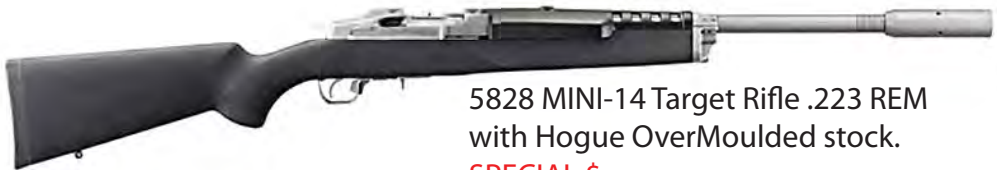

5801 MINI 14/5 .223 REM  
Blued / Wood Stock  
**SPECIAL \$---**

5806 MINI-THIRTY 7.62X39  
Stainless / Synthetic Stock  
**SPECIAL \$--**

NEW Ruger Mini-14 Target Shooting Rifles

5808 MINI-14 Target Rifle .223 REM with laminate wood stock **SPECIAL \$--**

Ruger target shooting rifles feature a 22" forged heavy barrel, adj. harmonic dampener, and adj. trigger - ideal for benchrest shooting.

5828 MINI-14 Target Rifle .223 REM with Hogue OverMoulded stock.  
**SPECIAL \$--**