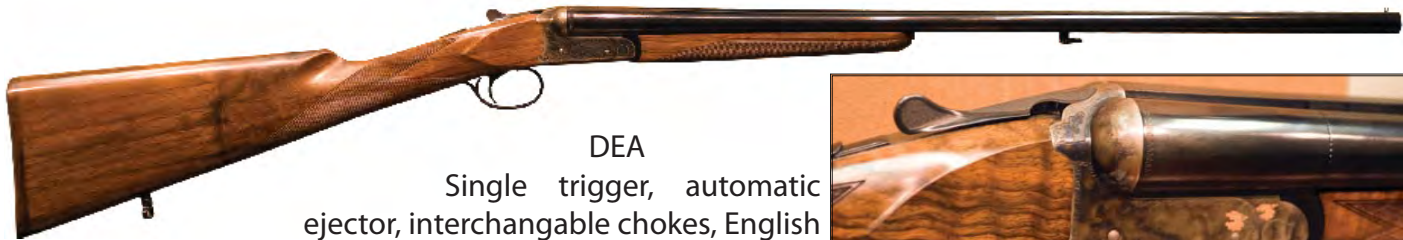

DEA Side-by-Side Shotguns

DEA features well-proportioned fences which flow into the action side profile almost naturally, a streamlined safety catch and a thin but still "austere" top lever. A small diamond covers the fore-end retaining screw and an elegantly shaped tip frames the fore-end release button. Features a robust Anson and Deeley boxlock mechanism for proven reliability.

DEA

Single trigger, automatic ejector, interchangeable chokes, English stock, and colour case. Featuring hand-engraved appointments and beautifully enhanced wood grain.