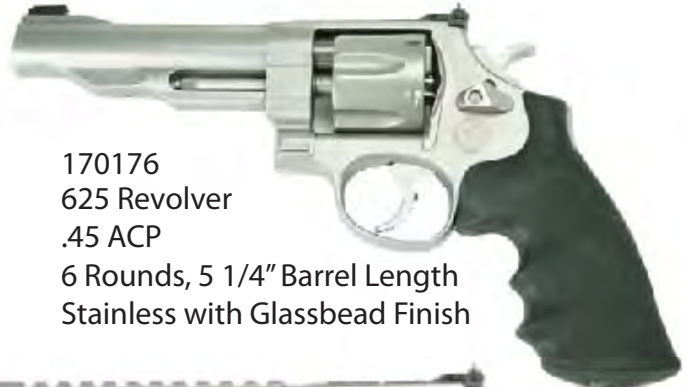

Smith & Wesson® Performance Center And Special Runs

SUPER VALUE!