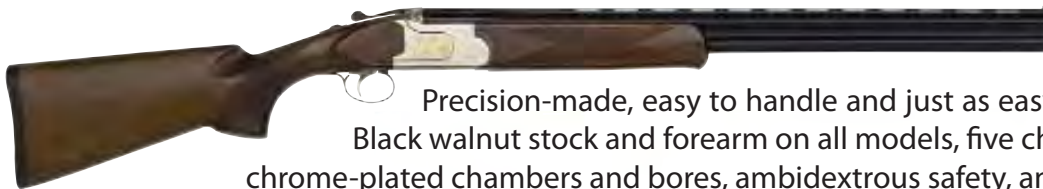

### Mossberg Silver Reserve Over-Under Field Shotguns

Precision-made, easy to handle and just as easy on the eyes. Features: Black walnut stock and forearm on all models, five choke tubes and wrench, chrome-plated chambers and bores, ambidextrous safety, and detailed engraving.