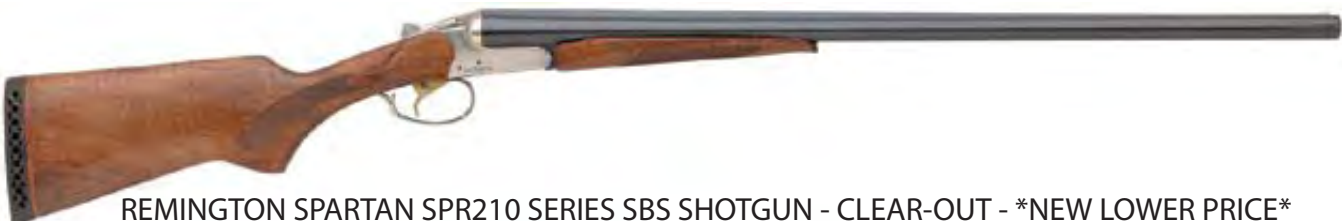

REMINGTON SPARTAN SPR210 SERIES SBS SHOTGUN - CLEAR-OUT - *NEW LOWER PRICE*

R89682 20GA. REM. 26" BARREL

R89522 12GA REM. 28" BARREL

R89724 28GA. REM. 26" BARREL