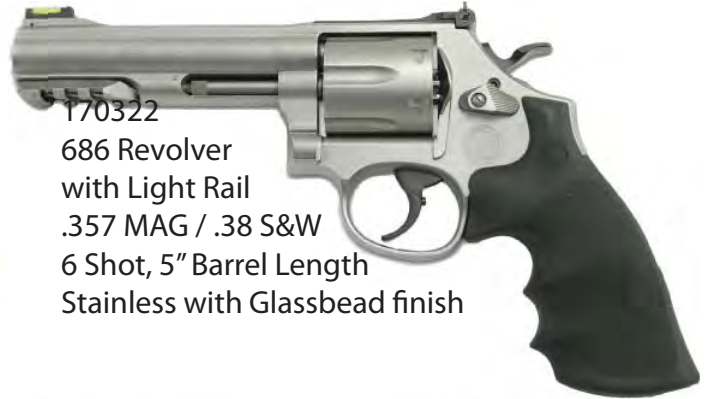

170322
686 Revolver
with Light Rail
.357 MAG / .38 S&W
6 Shot, 5" Barrel Length
Stainless with Glassbead finish