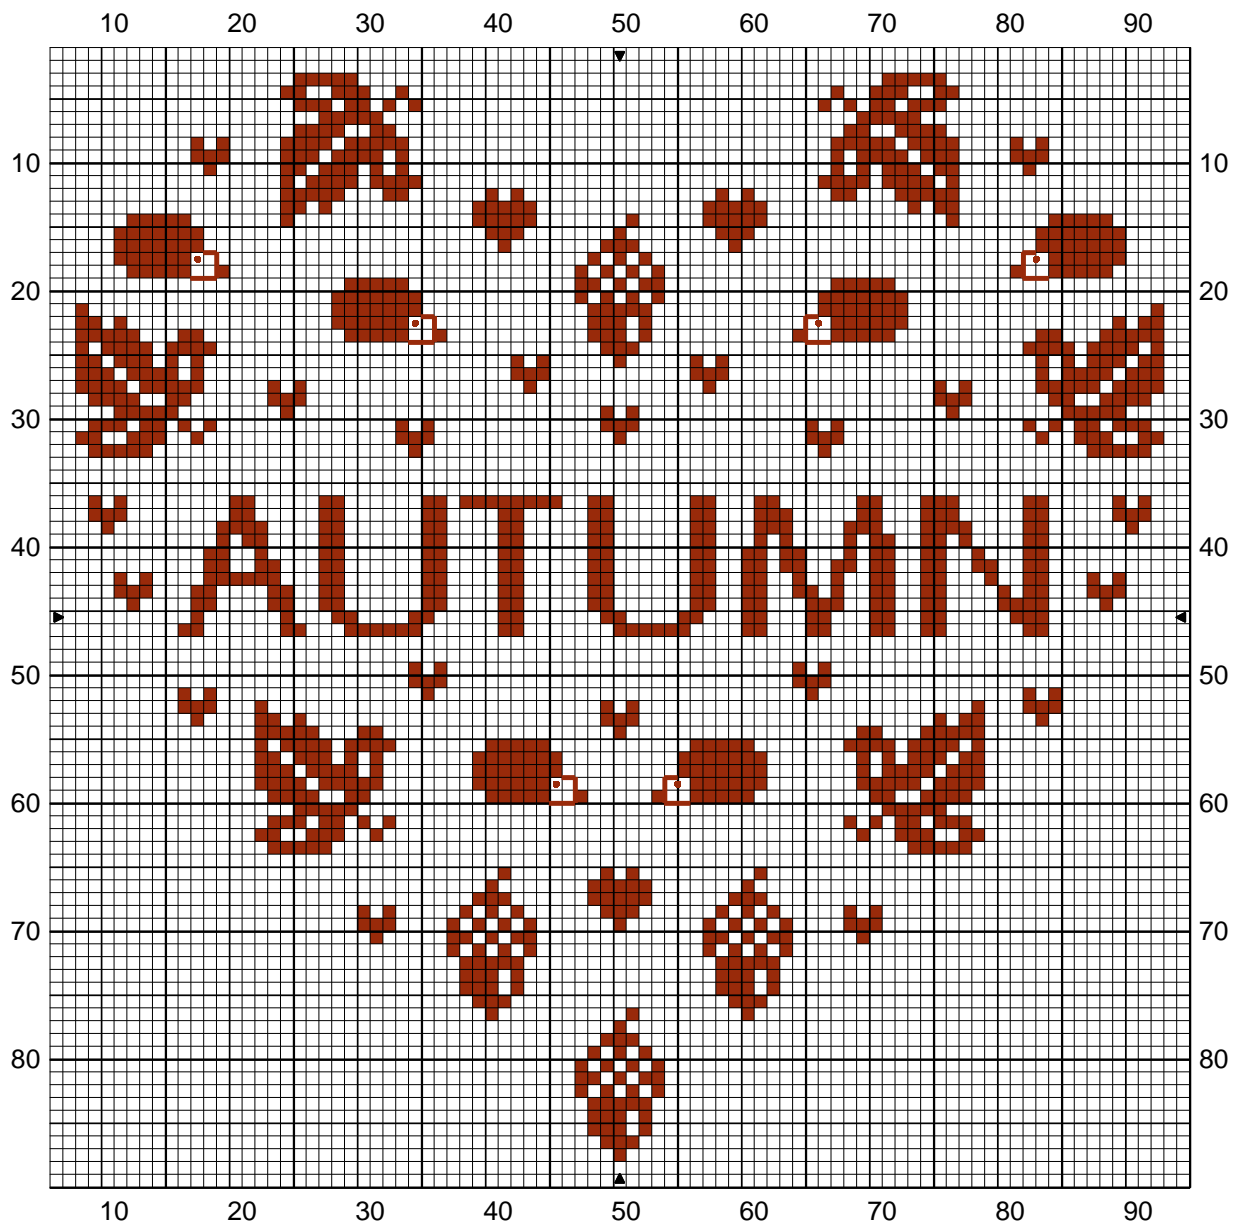

Autumn Heart

■ Cuivré my DMC 920

Points arrière
— Cuivré my 920

Points de noeud
● Cuivré my 920

Note : The work is protected with a Creative Commons license.
(http://creativecommons.org/licenses/by-nc-sa/2.0/fr/deed.en_CA)
For copy and transmit the work you must attribute the work in the manner specified by the author.
You may not use this work for commercial purposes.